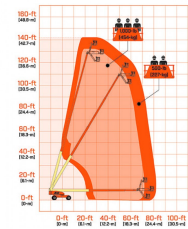

JLG 1350SJP Other

Ref.nr. :	810008077
Year	2024
Lifting capacity :	454kg
Hour meter reading :	Demo hrs
Engine :	Diesel
Accessories:	Ultra Series Telescopic Boom Lift, platform height 41.15 m
Lifting height :	41150 mm
Mast type :	
Tires :	
Price:	ON REQUEST