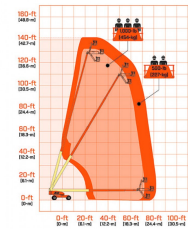

## JLG 1350SJP Other

Ref.nr. :	810008077
Year	2024
Lifting capacity :	454kg
Hour meter reading :	Demo hrs
Engine :	Diesel
Accessories:	Ultra Series Telescopic Boom Lift, platform height 41.15 m
Lifting height :	41150 mm
Mast type :	
Tires :	
Price:	ON REQUEST