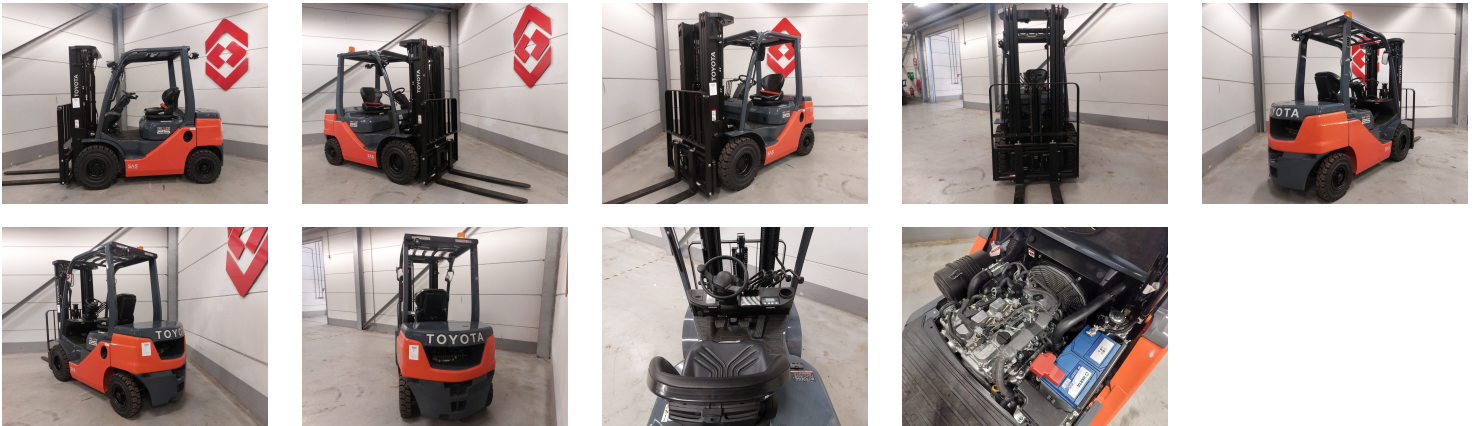

TOYOTA 52-8FDF25 4 Whl Counterbalanced Forklift

Ref.nr. :	880010586
Year	2023
Lifting capacity: :	2500kg
Hour meter reading :	Demo hrs
Engine :	Diesel
Load cntr of gravity:	500 mm
Overall height:	2120 mm
Fork length:	1200 mm
Accessories:	Sideshift, extra working lights, 4th hydraulic valve, beacon
Lifting height :	4700 mm
Mast type :	Triplex free
Tires :	SE
freelift	935 mm
Price:	ON REQUEST