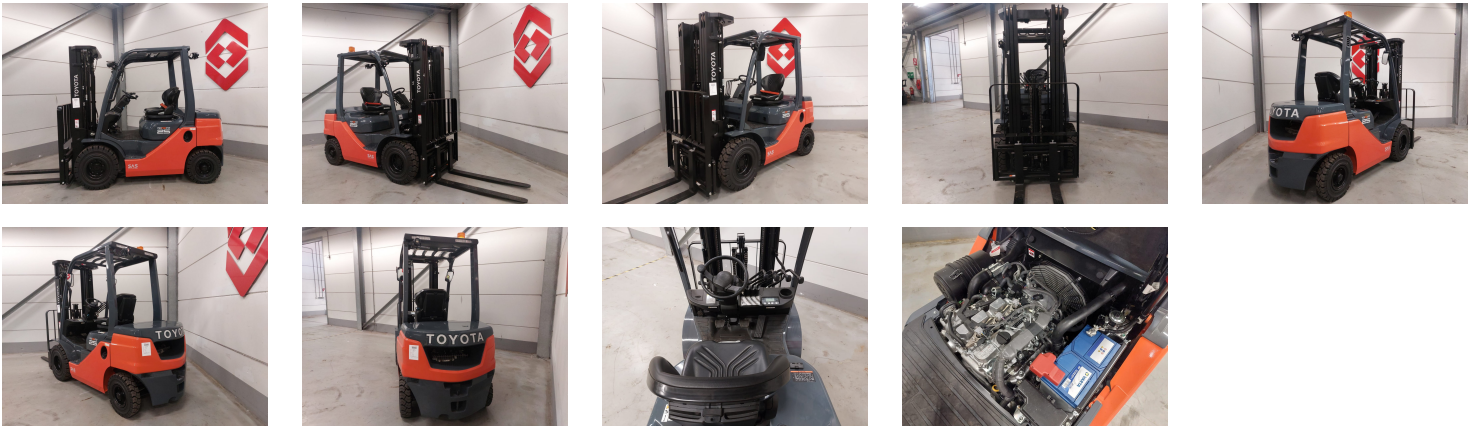

## TOYOTA 52-8FDF25 4 Whl Counterbalanced Forklift

Ref.nr. :	880010586
Year	2023
Lifting capacity: :	2500kg
Hour meter reading :	Demo hrs
Engine :	Diesel
Load cntr of gravity:	500 mm
Overall height:	2120 mm
Fork length:	1200 mm
Accessories:	Sideshift, extra working lights, 4th hydraulic valve, beacon
Lifting height :	4700 mm
Mast type :	Triplex free
Tires :	SE
freelift	935 mm
Price:	ON REQUEST