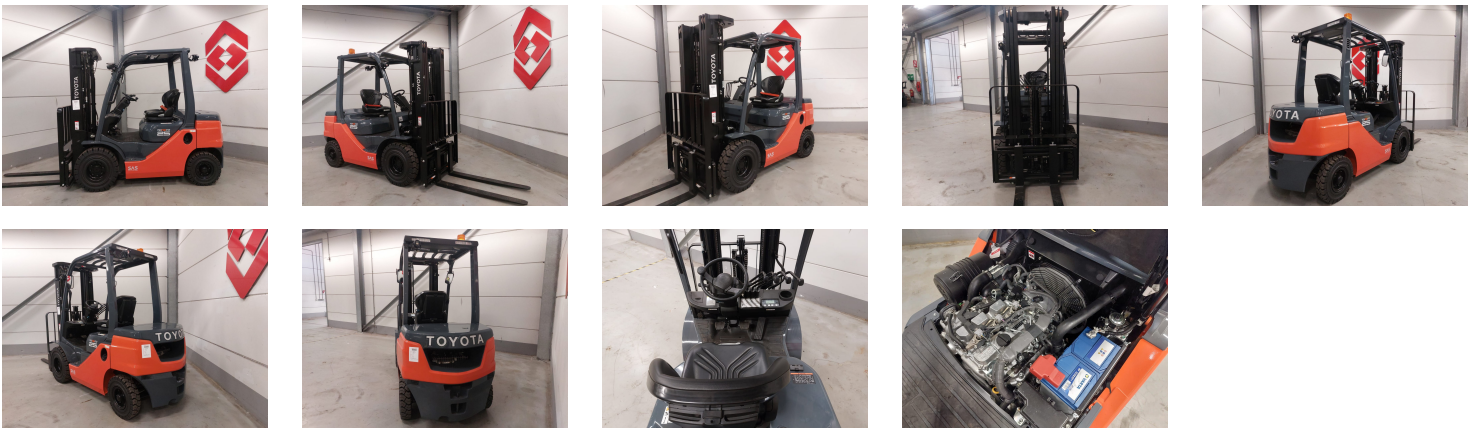

## TOYOTA 52-8FDF25 4 Whl Counterbalanced Forklift

Ref.nr. :	880010584
Year	2023
Lifting capacity: :	2500kg
Hour meter reading :	Demo hrs
Engine :	Diesel
Load cntr of gravity:	500 mm
Overall height:	2120 mm
Fork length:	1200 mm
Accessories:	Sideshift, extra working lights, 4th hydraulic valve, beacon
Lifting height :	4700 mm
Mast type :	Triplex free
Tires :	SE
freelift	935 mm
Price:	ON REQUEST