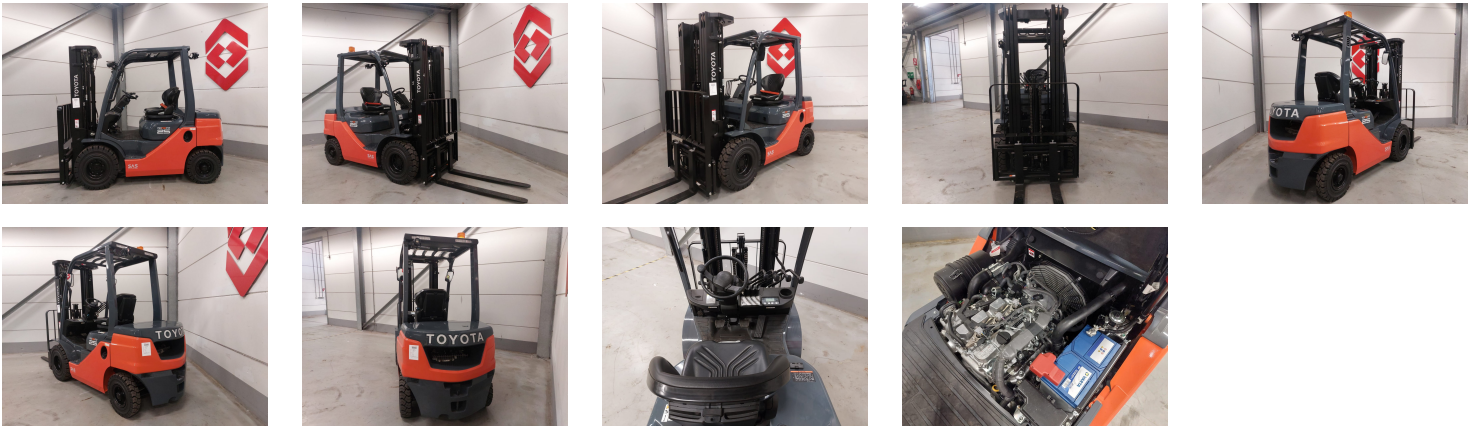

## TOYOTA 52-8FDF25 4 Whl Counterbalanced Forklift

Ref.nr. :	880010584
Year	2023
Lifting capacity: :	2500kg
Hour meter reading :	Demo hrs
Engine :	Diesel
Load cntr of gravity:	500 mm
Overall height:	2120 mm
Fork length:	1200 mm
Accessories:	Sideshift, extra working lights, 4th hydraulic valve, beacon
Lifting height :	4700 mm
Mast type :	Triplex free
Tires :	SE
freelift	935 mm
Price:	ON REQUEST