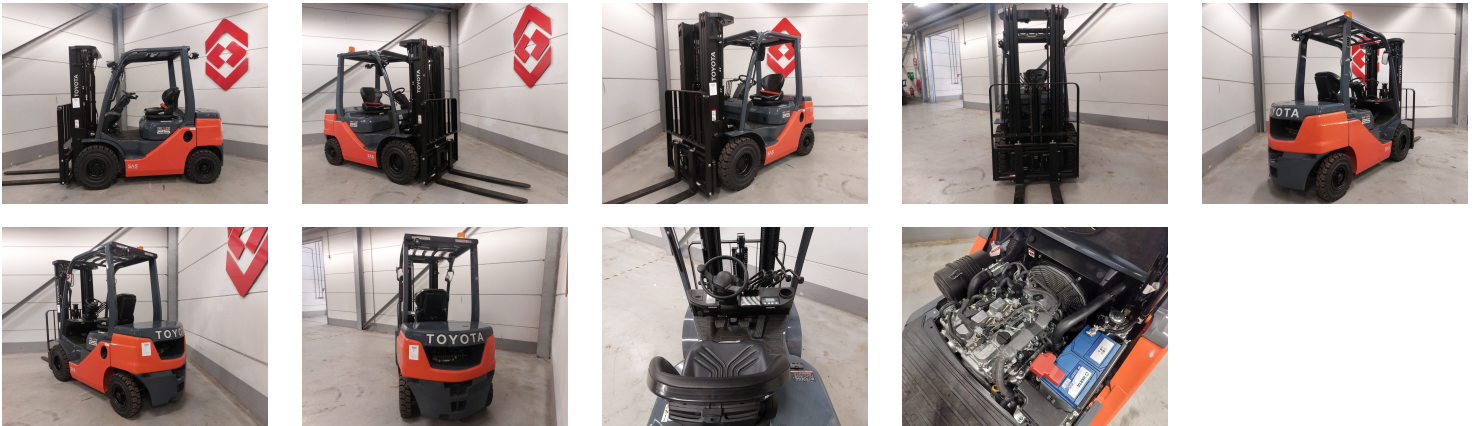

TOYOTA 52-8FDF25 4 Whl Counterbalanced Forklift

Ref.nr. :	880010584
Year	2023
Lifting capacity: :	2500kg
Hour meter reading :	Demo hrs
Engine :	Diesel
Load cntr of gravity:	500 mm
Overall height:	2120 mm
Fork length:	1200 mm
Accessories:	Sideshift, extra working lights, 4th hydraulic valve, beacon
Lifting height :	4700 mm
Mast type :	Triplex free
Tires :	SE
freelift	935 mm
Price:	ON REQUEST