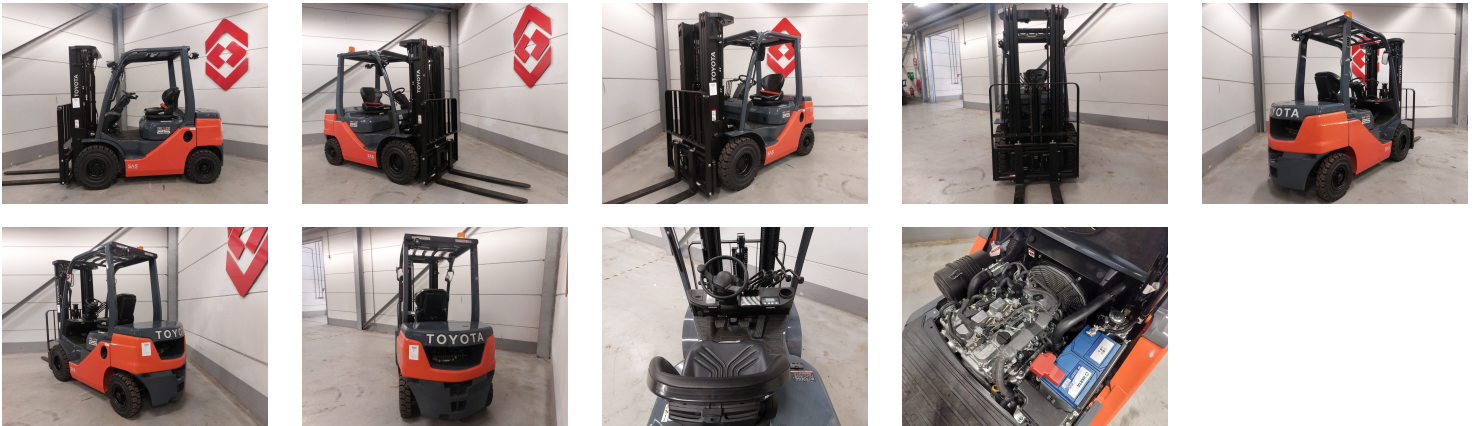

## TOYOTA 52-8FDF25 4 Whl Counterbalanced Forklift

Ref.nr. :	880010585
Year	2023
Lifting capacity: :	2500kg
Hour meter reading :	Demo hrs
Engine :	Diesel
Load cntr of gravity:	500 mm
Overall height:	2120 mm
Fork length:	1200 mm
Accessories:	Sideshift, extra working lights, 4th hydraulic valve, beacon
Lifting height :	4700 mm
Mast type :	Triplex free
Tires :	SE
freelift	935 mm
Price:	ON REQUEST