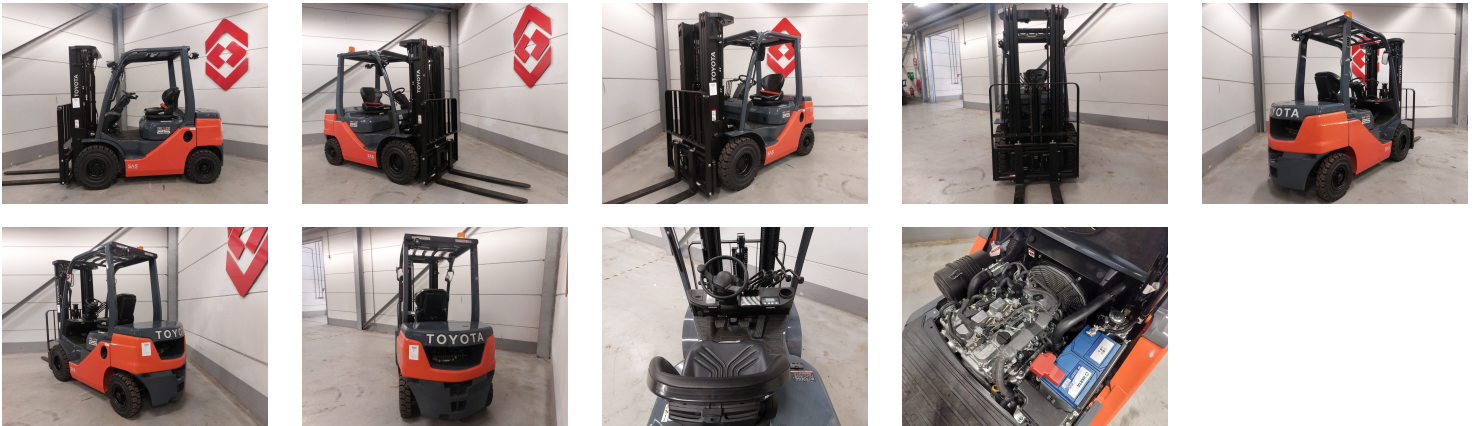

TOYOTA 52-8FDF25 4 Whl Counterbalanced Forklift

Ref.nr. :	880010585
Year	2023
Lifting capacity: :	2500kg
Hour meter reading :	Demo hrs
Engine :	Diesel
Load cntr of gravity:	500 mm
Overall height:	2120 mm
Fork length:	1200 mm
Accessories:	Sideshift, extra working lights, 4th hydraulic valve, beacon
Lifting height :	4700 mm
Mast type :	Triplex free
Tires :	SE
freelift	935 mm
Price:	ON REQUEST