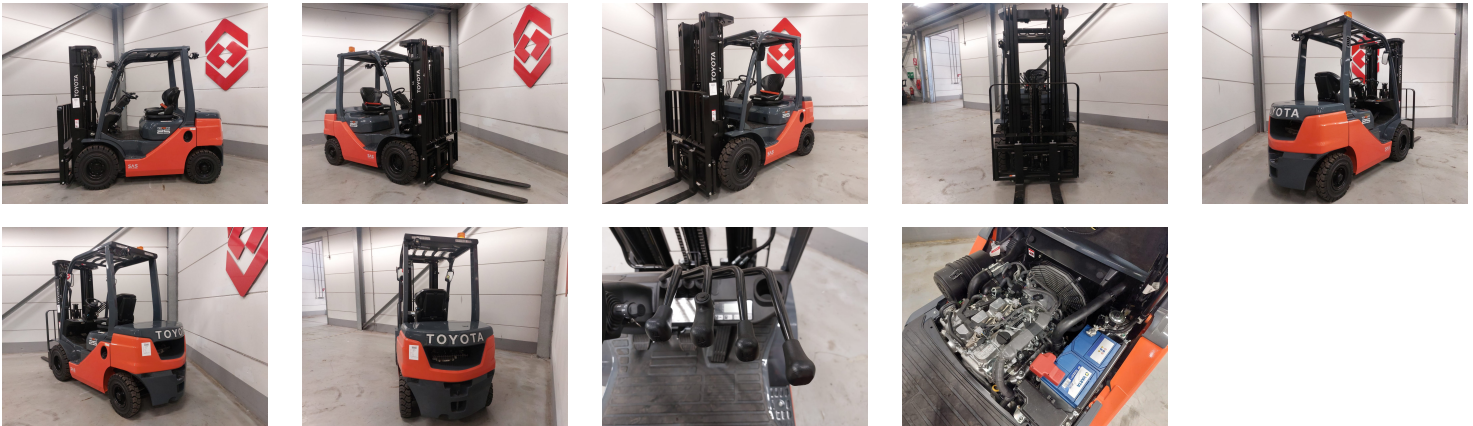

TOYOTA 52-8FDF25 4 Whl Counterbalanced Forklift

Ref.nr. :	880010583
Year	2023
Lifting capacity: :	2500kg
Hour meter reading :	Demo hrs
Engine :	Diesel
Load cntr of gravity:	500 mm
Overall height:	2120 mm
Fork length:	1200 mm
Accessories:	Sideshift, extra working lights, 4th hydraulic valve, beacon
Lifting height :	4700 mm
Mast type :	Triplex free
Tires :	SE
freelift	935 mm
Price:	ON REQUEST