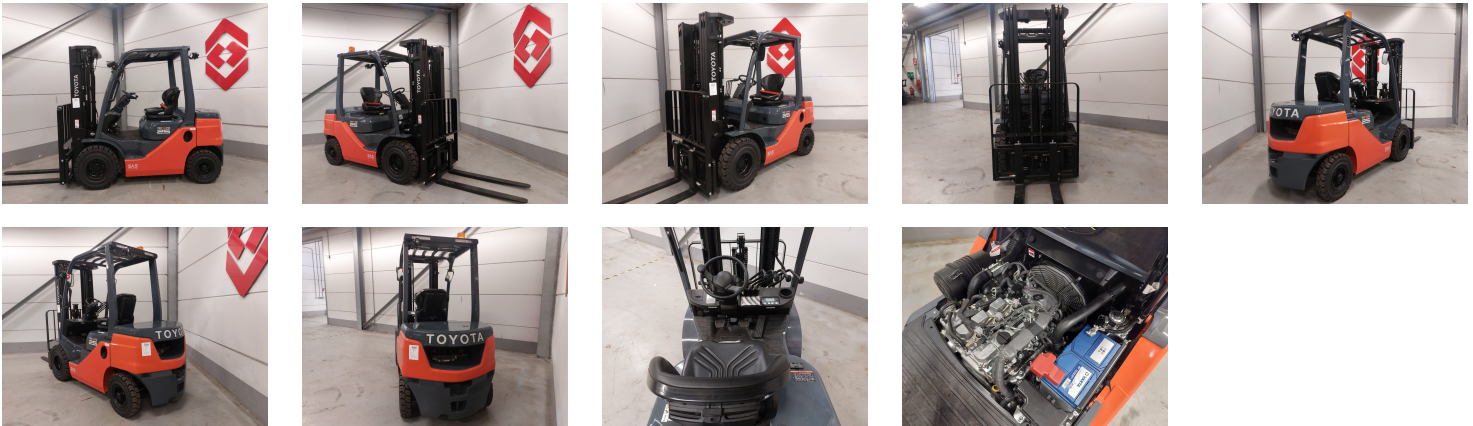

TOYOTA 52-8FDF25 4 Whl Counterbalanced Forklift

Ref.nr. :	880010582
Year	2023
Lifting capacity: :	2500kg
Hour meter reading :	Demo hrs
Engine :	Diesel
Load cntr of gravity:	500 mm
Overall height:	2120 mm
Fork length:	1200 mm
Accessories:	Sideshift, extra working lights, 4th hydraulic valve, beacon
Lifting height :	4700 mm
Mast type :	Triplex free
Tires :	SE
freelift	935 mm
Price:	ON REQUEST