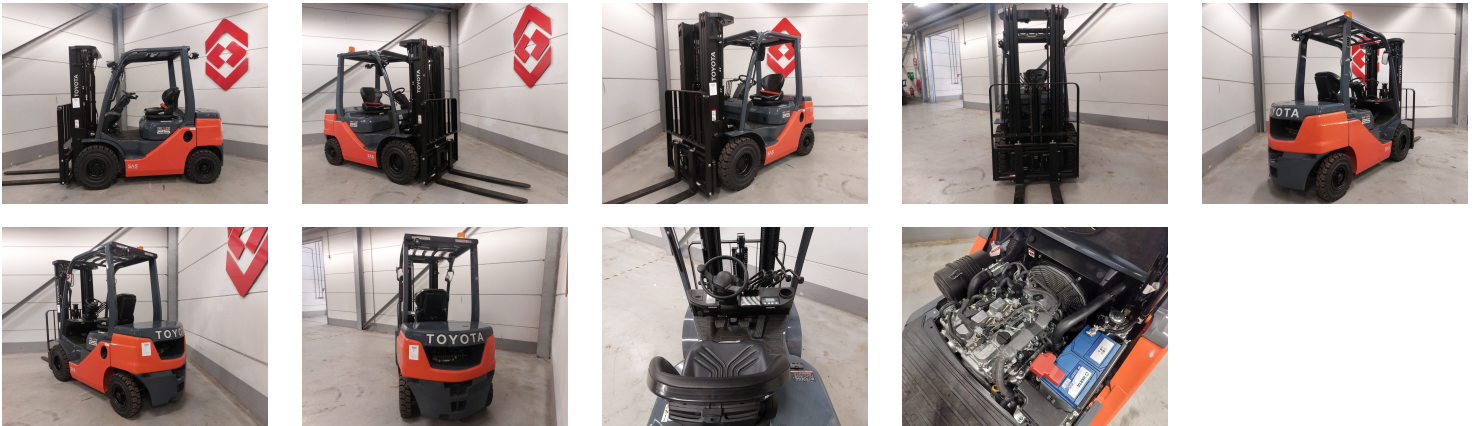

TOYOTA 52-8FDF25 4 Whl Counterbalanced Forklift

Ref.nr. :	880010580
Year	2023
Lifting capacity: :	2500kg
Hour meter reading :	Demo hrs
Engine :	Diesel
Load cntr of gravity:	500 mm
Overall height:	2120 mm
Fork length:	1200 mm
Accessories:	Sideshift, extra working lights, 4th hydraulic valve, beacon
Lifting height :	4700 mm
Mast type :	Triplex free
Tires :	SE
freelift	935 mm
Price:	ON REQUEST