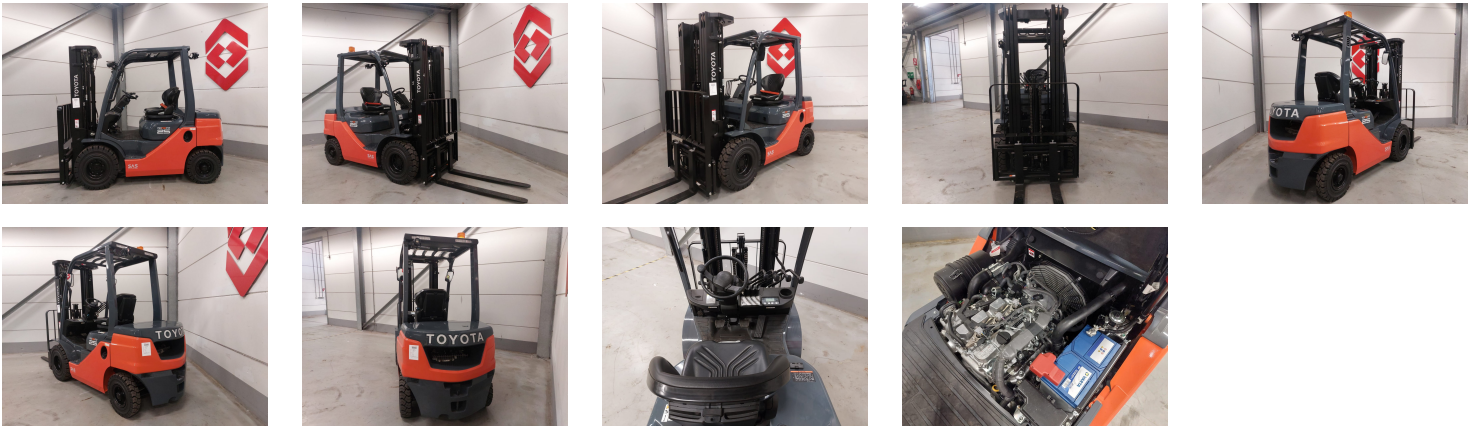

## TOYOTA 52-8FDF25 4 Whl Counterbalanced Forklift

|                       |  |
|-----------------------|--|
| Ref.nr. :             | 880010580  |
| Year                  | 2023   |
| Lifting capacity: :   | 2500kg   |
| Hour meter reading :  | Demo hrs   |
| Engine :              | Diesel   |
| Load cntr of gravity: | 500 mm   |
| Overall height:       | 2120 mm  |
| Fork length:          | 1200 mm  |
| Accessories:          | Sideshift, extra working lights, 4th hydraulic valve, beacon |
| Lifting height :      | 4700 mm  |
| Mast type :           | Triplex free   |
| Tires :               | SE   |
| freelift              | 935 mm   |
| Price:                | ON REQUEST   |