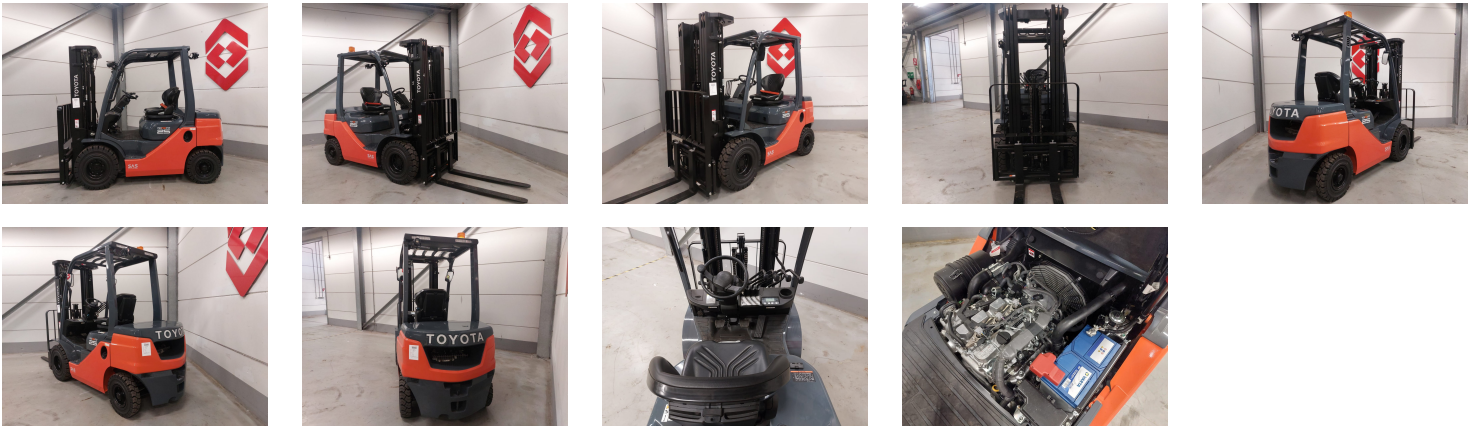

## TOYOTA 52-8FDF25 4 Whl Counterbalanced Forklift

Ref.nr. :	880010581
Year	2023
Lifting capacity: :	2500kg
Hour meter reading :	Demo hrs
Engine :	Diesel
Load cntr of gravity:	500 mm
Overall height:	2120 mm
Fork length:	1200 mm
Accessories:	Sideshift, extra working lights, 4th hydraulic valve, beacon
Lifting height :	4700 mm
Mast type :	Triplex free
Tires :	SE
freelift	935 mm
Price:	ON REQUEST