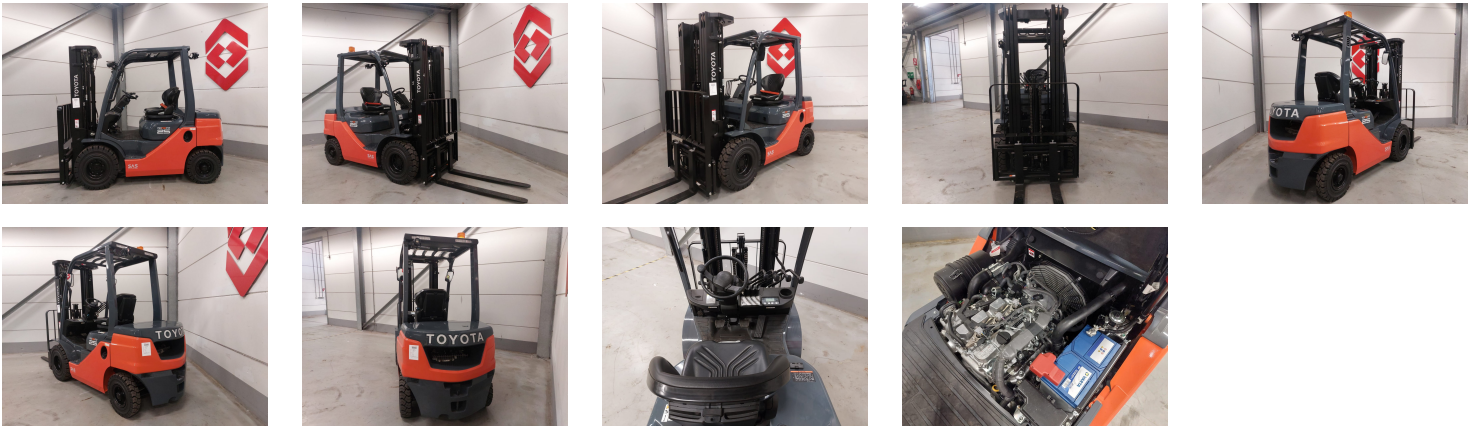

TOYOTA 52-8FDF25 4 Whl Counterbalanced Forklift

Ref.nr. :	880010581
Year	2023
Lifting capacity: :	2500kg
Hour meter reading :	Demo hrs
Engine :	Diesel
Load cntr of gravity:	500 mm
Overall height:	2120 mm
Fork length:	1200 mm
Accessories:	Sideshift, extra working lights, 4th hydraulic valve, beacon
Lifting height :	4700 mm
Mast type :	Triplex free
Tires :	SE
freelift	935 mm
Price:	ON REQUEST