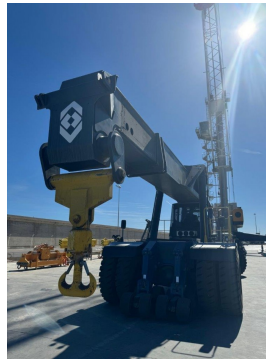

NCN 100-289TH Reach stacker

Ref.nr. :	880010342
Year	2011
Lifting capacity: :	100000kg
Hour meter reading :	15848 hrs
Engine :	Diesel
Overall height:	4718 mm
Accessories:	AdBlue, Stage 5, machine with hook 100t, rebuilt in 07/2021, hydraulic movable cabin, air condition, selflevelling rolling stabilizers
Lifting height :	8010 mm
Mast type :	
Tires :	
Price:	ON REQUEST