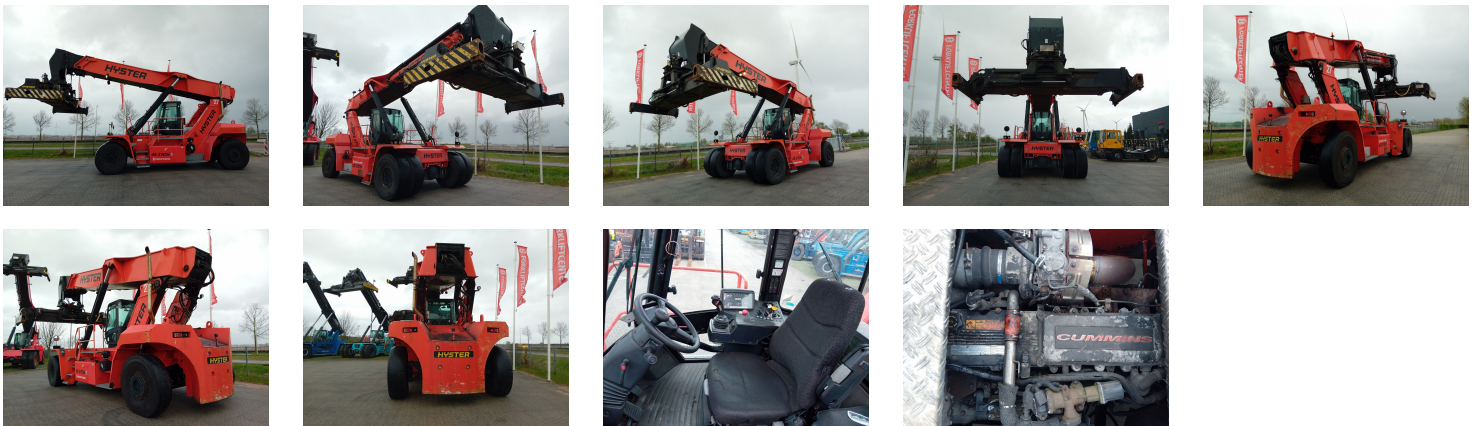

## HYSTER RS45-31CH Reach stacker

Ref.nr. :	880010545
Year	2012
Lifting capacity :	45000kg 2nd row: 31000kg 3rd row : 16000kg
Hour meter reading :	18782 hrs
Engine :	Diesel
Overall height:	4610 mm
Accessories:	AdBlue, Stage 3B, reverse camera, central grease + extra, full cabin, airco, heater, street + working lights, beacon, EPA
Lifting height :	14600 mm
Mast type :	Boom
Tires :	Air
Price:	ON REQUEST