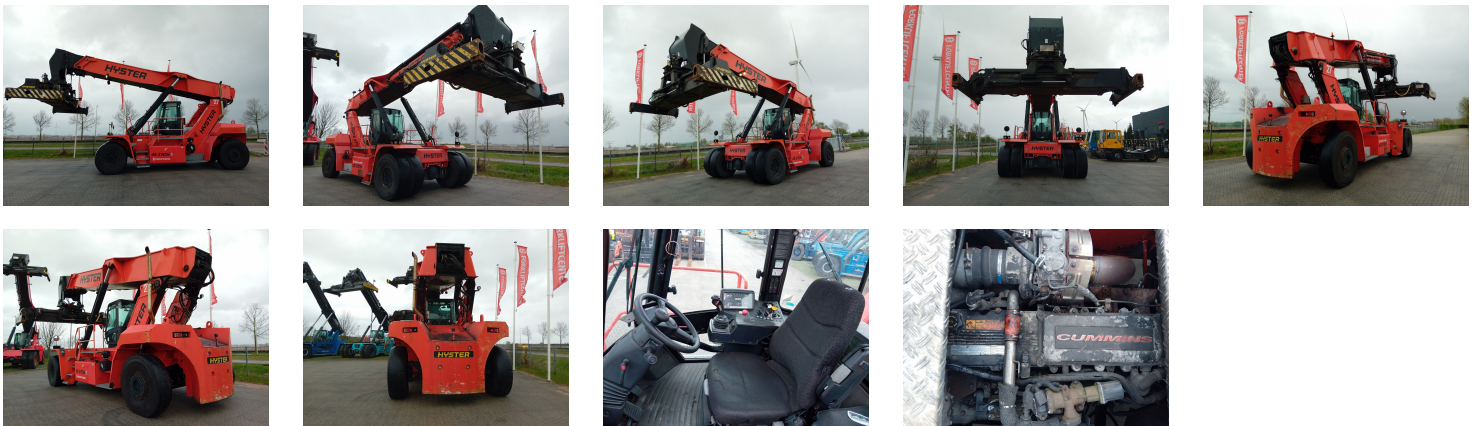

HYSTER RS45-31CH Reach stacker

Ref.nr. :	880010545
Year	2012
Lifting capacity :	45000kg 2nd row: 31000kg 3rd row : 16000kg
Hour meter reading :	18782 hrs
Engine :	Diesel
Overall height:	4610 mm
Accessories:	AdBlue, Stage 3B, reverse camera, central grease + extra, full cabin, airco, heater, street + working lights, beacon, EPA
Lifting height :	14600 mm
Mast type :	Boom
Tires :	Air
Price:	ON REQUEST