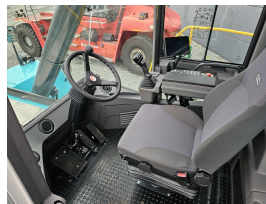

SMV 4632 TC5 Reach stacker

Ref.nr. :	880009558
Year	2024
Lifting capacity :	46000kg 2nd row: 32000kg 3rd row : 17000kg
Hour meter reading :	Demo hrs
Engine :	Diesel
Accessories:	AdBlue, Stage 5, full cabin, airco, heater, street + working lights, beacon, EPA
Lifting height :	15200 mm
Mast type :	Boom
Tires :	Air
Price:	ON REQUEST