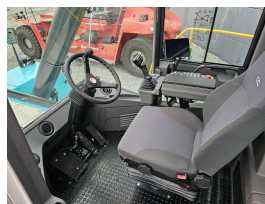

## SMV 4632 TC5 Reach stacker

Ref.nr. :	880009558
Year	2024
Lifting capacity :	46000kg 2nd row: 32000kg 3rd row : 17000kg
Hour meter reading :	Demo hrs
Engine :	Diesel
Accessories:	AdBlue, Stage 5, full cabin, airco, heater, street + working lights, beacon, EPA
Lifting height :	15200 mm
Mast type :	Boom
Tires :	Air
Price:	ON REQUEST