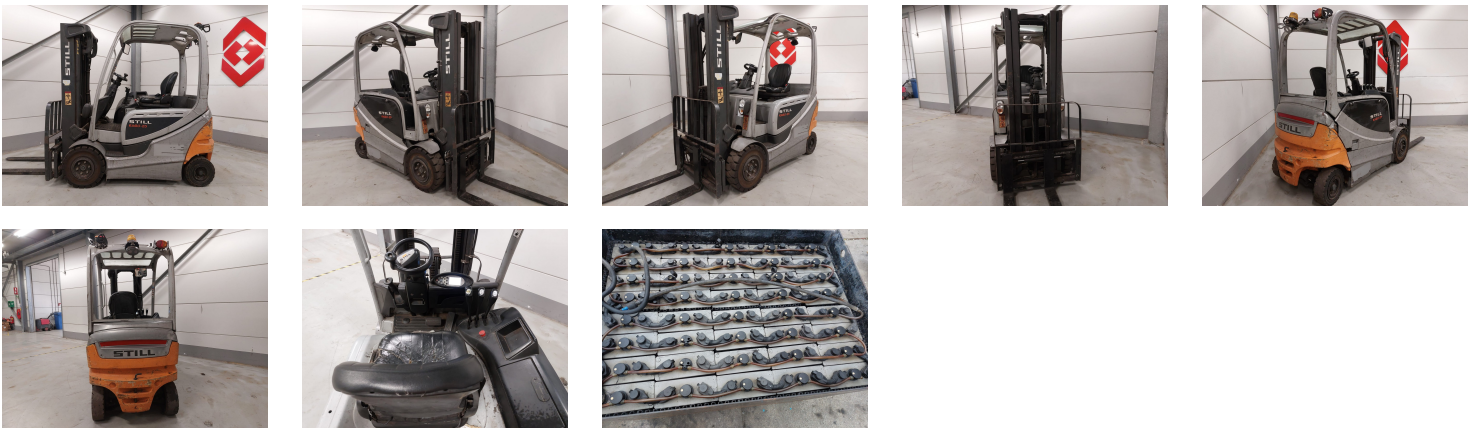

STILL RX 60-25 4 Whl Counterbalanced Forklift

Ref.nr. :	880009964
Year	2015
Lifting capacity :	2500kg
Hour meter reading :	4567 hrs
Engine :	Electric
Load cntr of gravity:	500 mm
Overall height:	2200 mm
Fork length:	1070 mm
Accessories:	Sideshift, street lights, beacon, bluespot
Lifting height :	4590 mm
Mast type :	Triplex
Tires :	SE
freelift	1050 mm
Price:	ON REQUEST