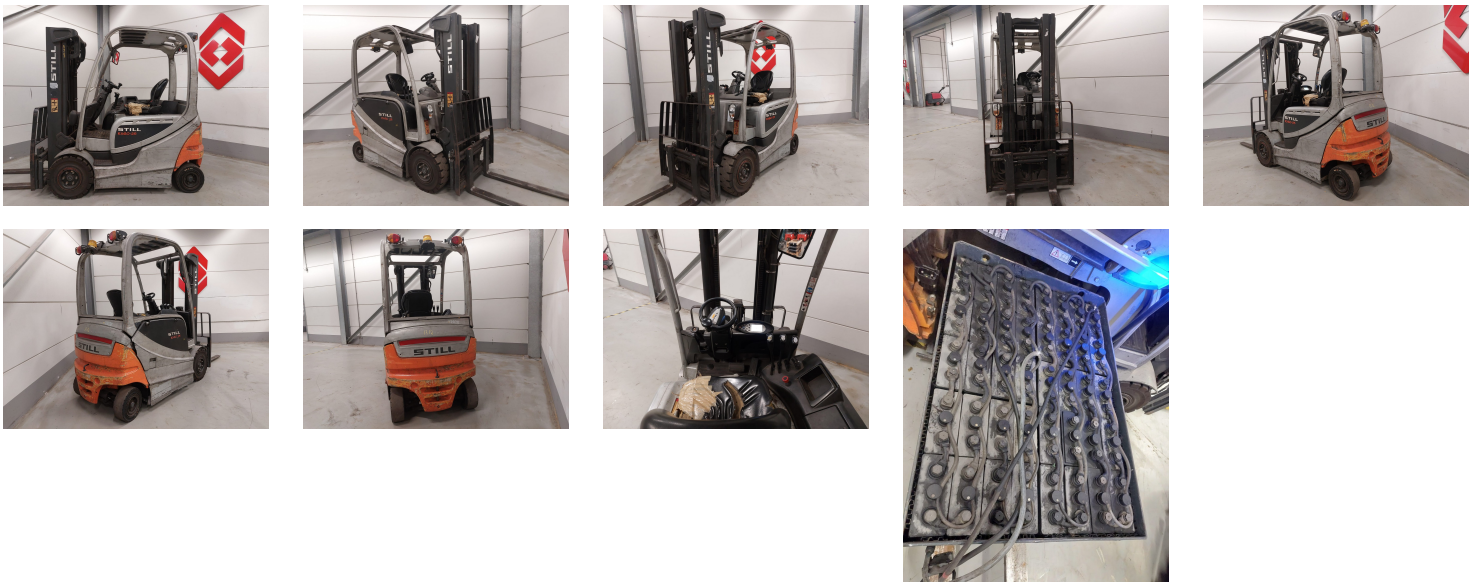

STILL RX 60-25 4 Whl Counterbalanced Forklift

Ref.nr. :	880009965
Year	2015
Lifting capacity: :	2500kg
Hour meter reading :	6648 hrs
Engine :	Electric
Load cntr of gravity:	500 mm
Overall height:	2200 mm
Fork length:	1100 mm
Accessories:	Sideshift, street lights, beacon
Lifting height :	4590 mm
Mast type :	Triplex
Tires :	SE
freelift	1050 mm
Price:	ON REQUEST