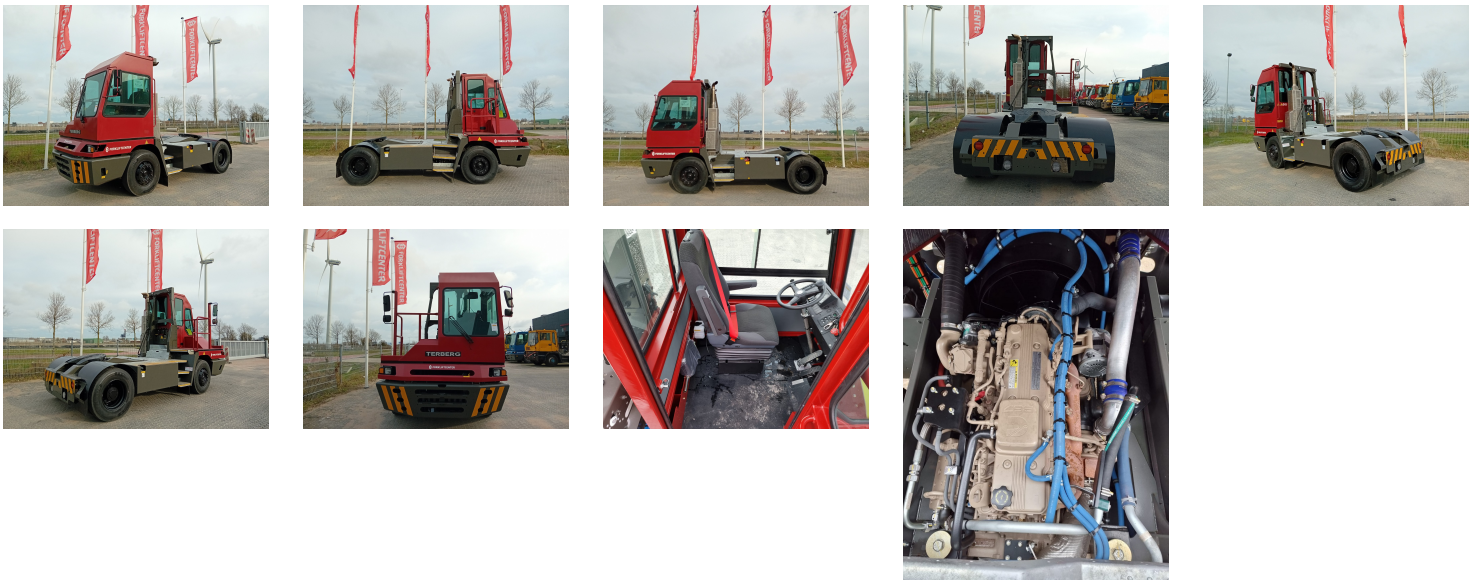

TERBERG YT220 Tow Tractor Yard

Ref.nr. :	880010293
Year	2024
Lifting capacity :	30000kg
Hour meter reading :	Demo hrs
Engine :	Diesel
Overall height:	3400 mm
Accessories:	AdBlue, Stage 5, full cabin, airco, heater, working lights, beacon, EPA
Lifting height :	1900 mm
Mast type :	5th Wheel
Tires :	
Price:	ON REQUEST