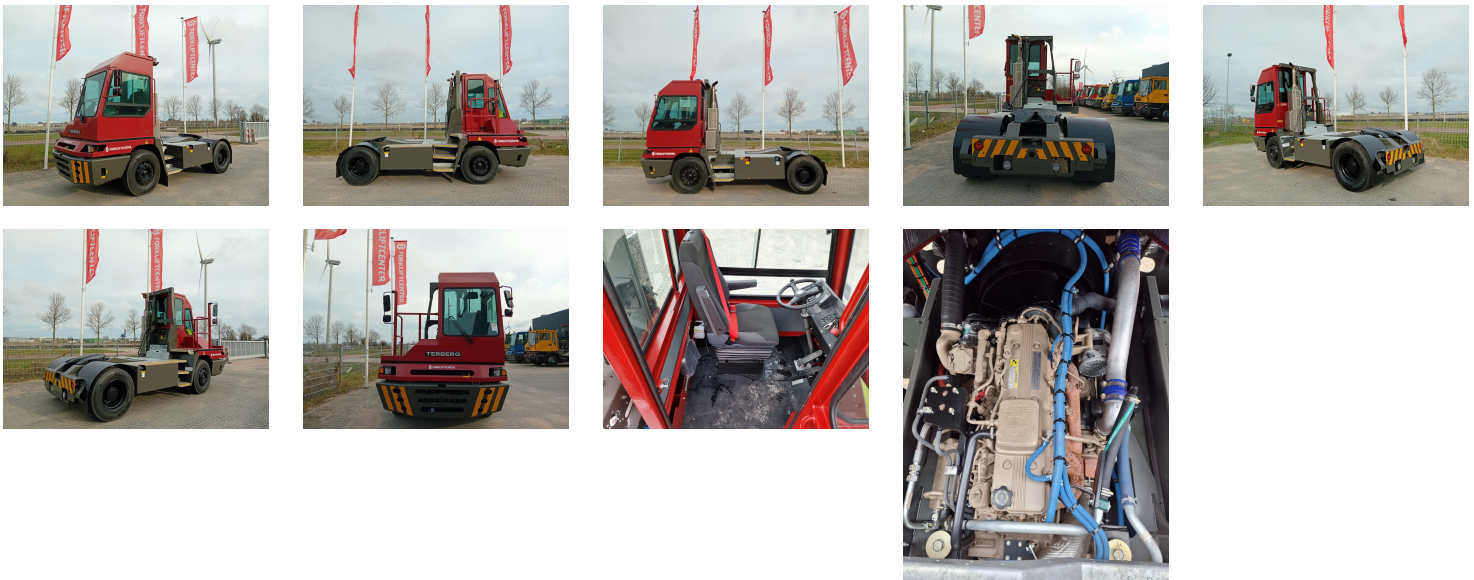

TERBERG YT220 Tow Tractor Yard

Ref.nr. :	880010293
Year	2024
Lifting capacity: :	30000kg
Hour meter reading :	Demo hrs
Engine :	Diesel
Overall height:	3400 mm
Accessories:	AdBlue, Stage 5, full cabin, airco, heater, working lights, beacon, EPA
Lifting height :	1900 mm
Mast type :	5th Wheel
Tires :	Air
Price:	ON REQUEST