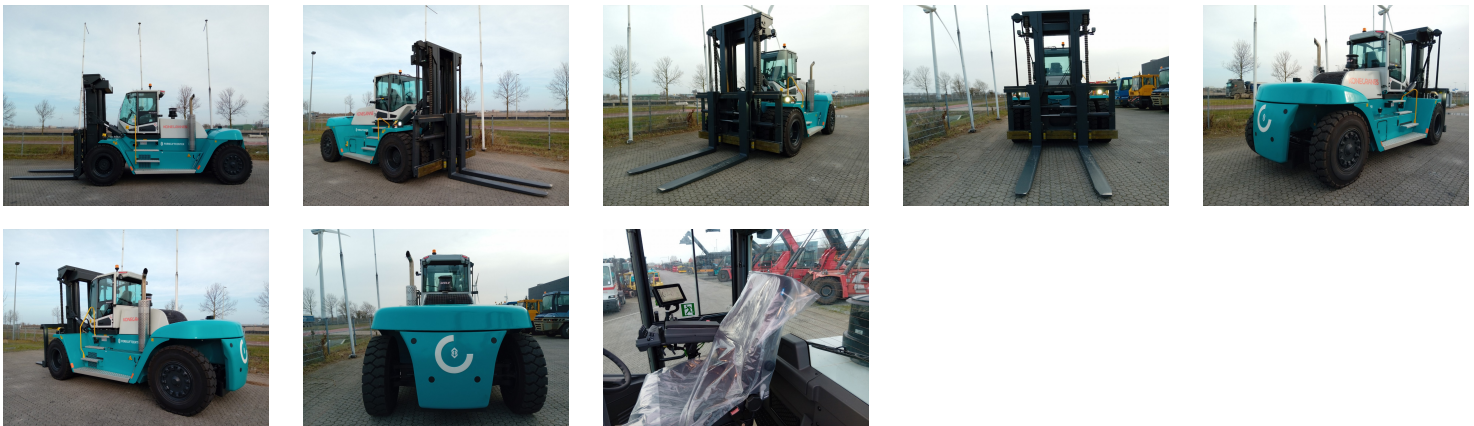

SMV 25-1200C 4 Whl Counterbalanced Forklift >10t

Ref.nr. :	880010414
Year	2024
Lifting capacity :	25000kg
Hour meter reading :	Demo hrs
Engine :	Diesel
Load cntr of gravity:	1200 mm
Overall height:	3810 mm
Fork length:	2400 mm
Accessories:	No CE, Stage 3A, sideshift, fork positioner, full cabin, airco, heater, working lights, beacon, EPA
Lifting height :	4000 mm
Mast type :	Duplex
Tires :	Air
Price:	ON REQUEST