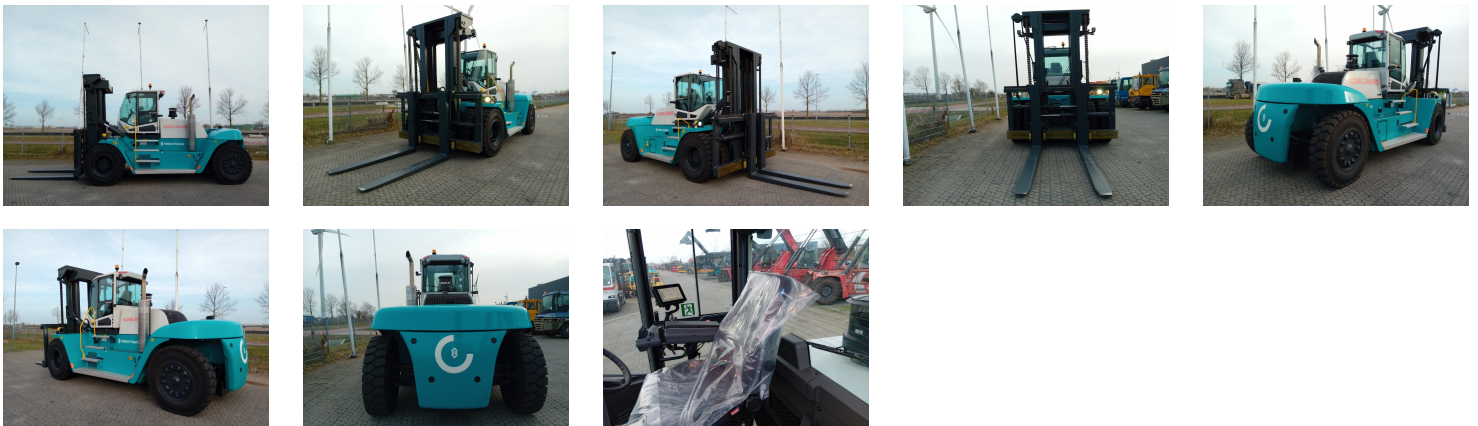

SMV 25-1200C 4 Whl Counterbalanced Forklift >10t

Ref.nr. :	880010413
Year	2024
Lifting capacity :	25000kg
Hour meter reading :	Demo hrs
Engine :	Diesel
Load cntr of gravity:	1200 mm
Overall height:	3810 mm
Fork length:	2400 mm
Accessories:	No CE, Stage 3A engine
Lifting height :	4000 mm
Mast type :	Duplex
Tires :	Air
Price:	ON REQUEST