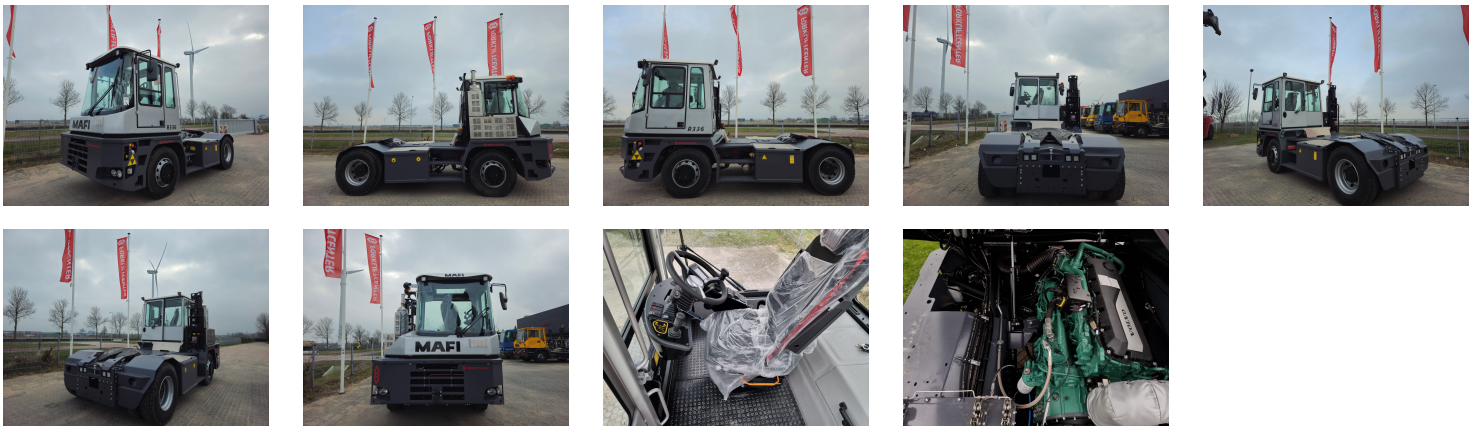

MAFI R336 4x4 Terminal Truck Roro

Ref.nr. :	880009202
Year	2024
Lifting capacity :	32000kg
Hour meter reading :	Demo hrs
Engine :	Diesel
Overall height:	3100 mm
Accessories:	AdBlue, Stage 5, central grease, full cabin, airco, heater, street + working lights, beacon
Lifting height :	1000 mm
Mast type :	5th Wheel
Tires :	Air
Price:	ON REQUEST