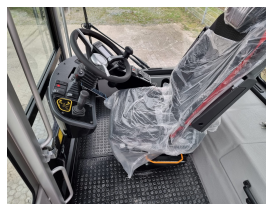

## MAFI R336 4x4 Terminal Truck Roro

Ref.nr. :	880009202
Year	2024
Lifting capacity :	32000kg
Hour meter reading :	Demo hrs
Engine :	Diesel
Overall height:	3100 mm
Accessories:	AdBlue, Stage 5, central grease, full cabin, airco, heater, street + working lights, beacon
Lifting height :	1000 mm
Mast type :	5th Wheel
Tires :	Air
Price:	ON REQUEST