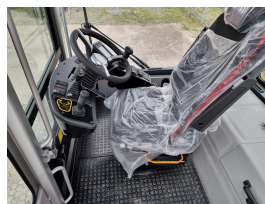

MAFI R336 4x4 Terminal Truck Roro

Ref.nr. :	880009202
Year	2024
Lifting capacity :	32000kg
Hour meter reading :	Demo hrs
Engine :	Diesel
Overall height:	3100 mm
Accessories:	AdBlue, Stage 5, central grease, full cabin, airco, heater, street + working lights, beacon
Lifting height :	1000 mm
Mast type :	5th Wheel
Tires :	Air
Price:	ON REQUEST