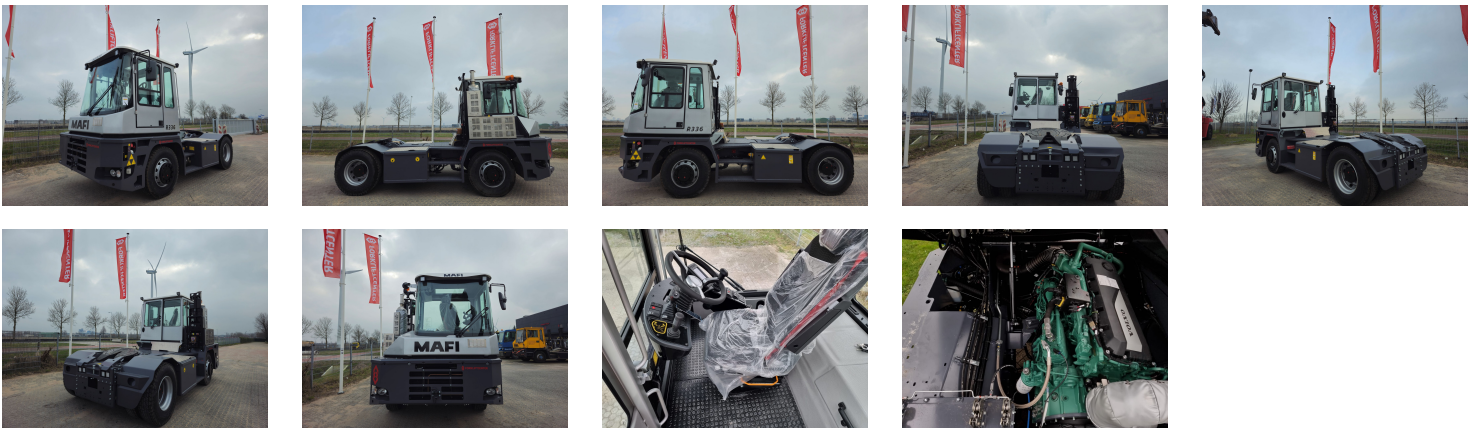

MAFI R336 4x4 Terminal Truck Roro

Ref.nr. :	880009202
Year	2024
Lifting capacity :	32000kg
Hour meter reading :	Demo hrs
Engine :	Diesel
Overall height:	3100 mm
Accessories:	AdBlue, Stage 5, central grease, full cabin, airco, heater, street + working lights, beacon
Lifting height :	1000 mm
Mast type :	5th Wheel
Tires :	Air
Price:	ON REQUEST