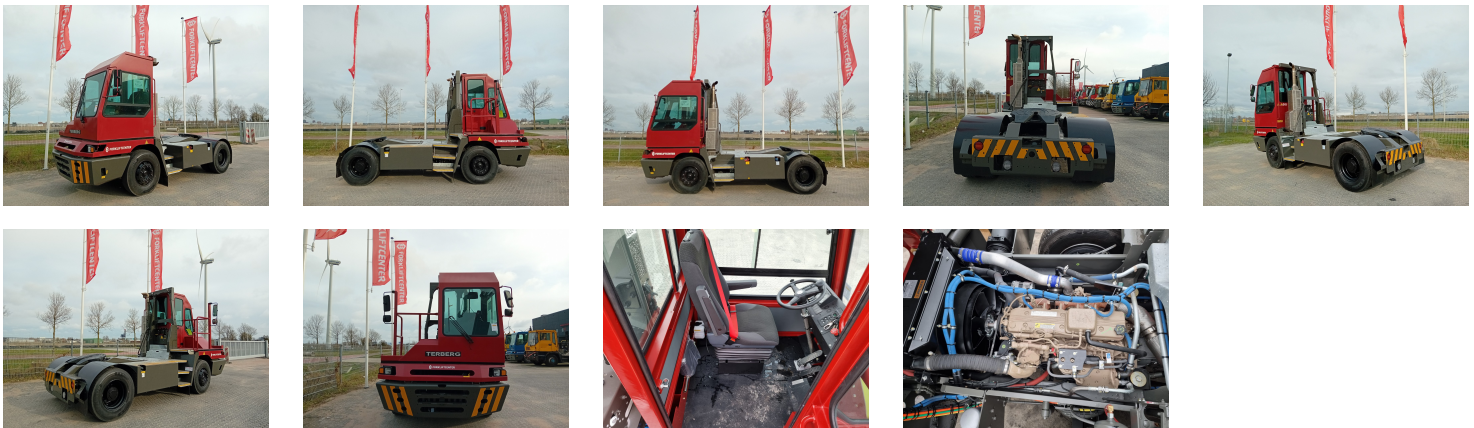

TERBERG YT220 Tow Tractor Yard

| | |
|----------------------|---|
| Ref.nr. : | 880010295 |
| Year | 2024 |
| Lifting capacity : | 30000kg |
| Hour meter reading : | Demo hrs |
| Engine : | Diesel |
| Overall height: | 3400 mm |
| Accessories: | AdBlue, Stage 5, full cabin, airco, heater, working lights, beacon, EPA |
| Lifting height : | 1900 mm |
| Mast type : | 5th Wheel |
| Tires : | Air |
| Price: | ON REQUEST |