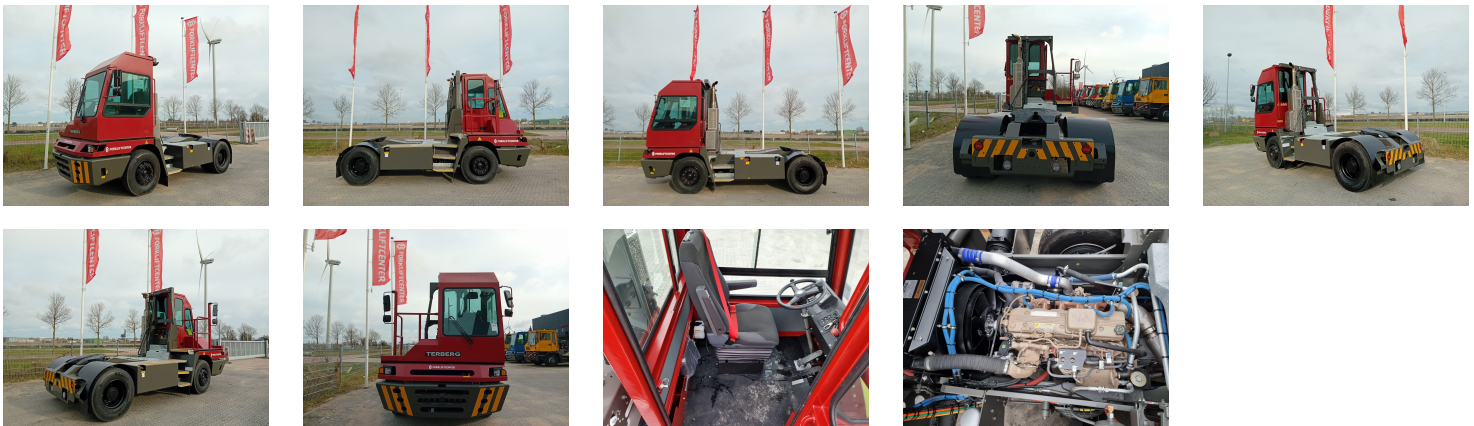

TERBERG YT220 Tow Tractor Yard

Ref.nr. :	880010295
Year	2024
Lifting capacity :	30000kg
Hour meter reading :	Demo hrs
Engine :	Diesel
Overall height:	3400 mm
Accessories:	AdBlue, Stage 5, full cabin, airco, heater, working lights, beacon, EPA
Lifting height :	1900 mm
Mast type :	5th Wheel
Tires :	Air
Price:	ON REQUEST