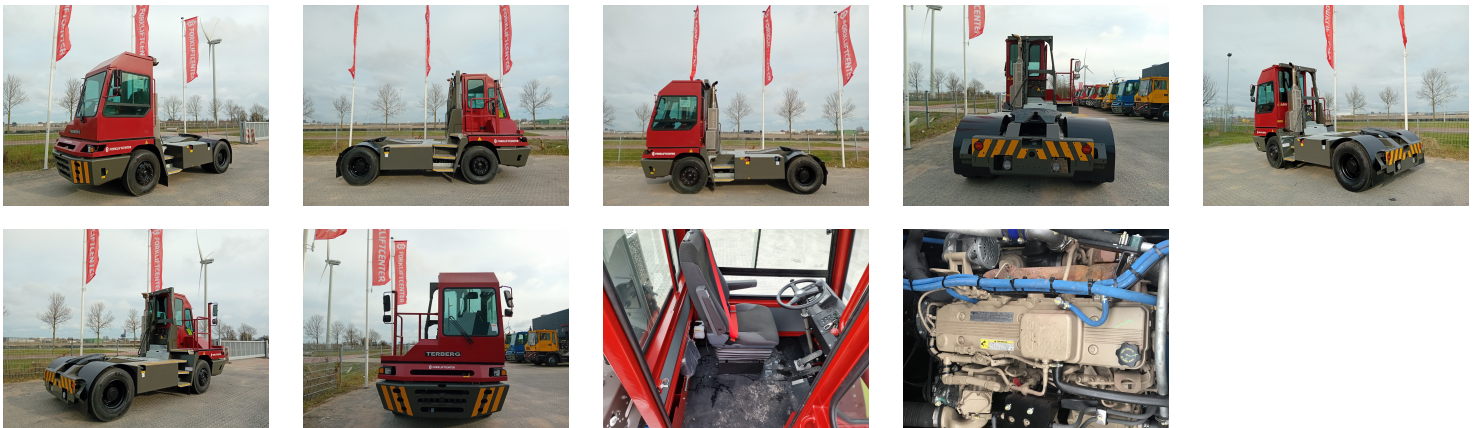

TERBERG YT220 Tow Tractor Yard

Ref.nr. :	880010289
Year	2024
Lifting capacity :	30000kg
Hour meter reading :	Demo hrs
Engine :	Diesel
Overall height:	3400 mm
Accessories:	AdBlue, Stage 5, full cabin, airco, heater, working lights, beacon, EPA
Lifting height :	1900 mm
Mast type :	5th Wheel
Tires :	
Price:	ON REQUEST