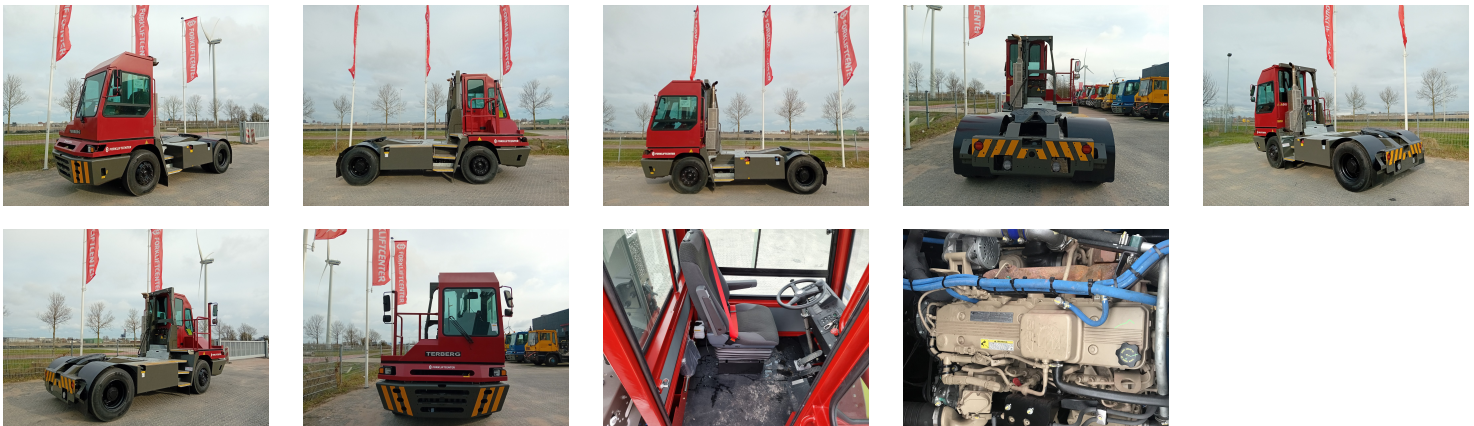

TERBERG YT220 Tow Tractor Yard

Ref.nr. :	880010289
Year	2024
Lifting capacity :	30000kg
Hour meter reading :	Demo hrs
Engine :	Diesel
Overall height:	3400 mm
Accessories:	AdBlue, Stage 5, full cabin, airco, heater, working lights, beacon, EPA
Lifting height :	1900 mm
Mast type :	5th Wheel
Tires :	Air
Price:	ON REQUEST