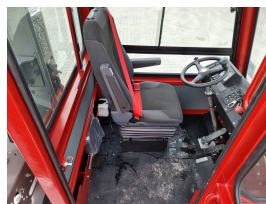

## TERBERG YT220 Tow Tractor Yard

Ref.nr. :	880010291
Year	2024
Lifting capacity :	30000kg
Hour meter reading :	Demo hrs
Engine :	Diesel
Overall height:	3400 mm
Accessories:	AdBlue, Stage 5, full cabin, airco, heater, working lights, beacon, EPA
Lifting height :	1900 mm
Mast type :	5th Wheel
Tires :	
Price:	ON REQUEST