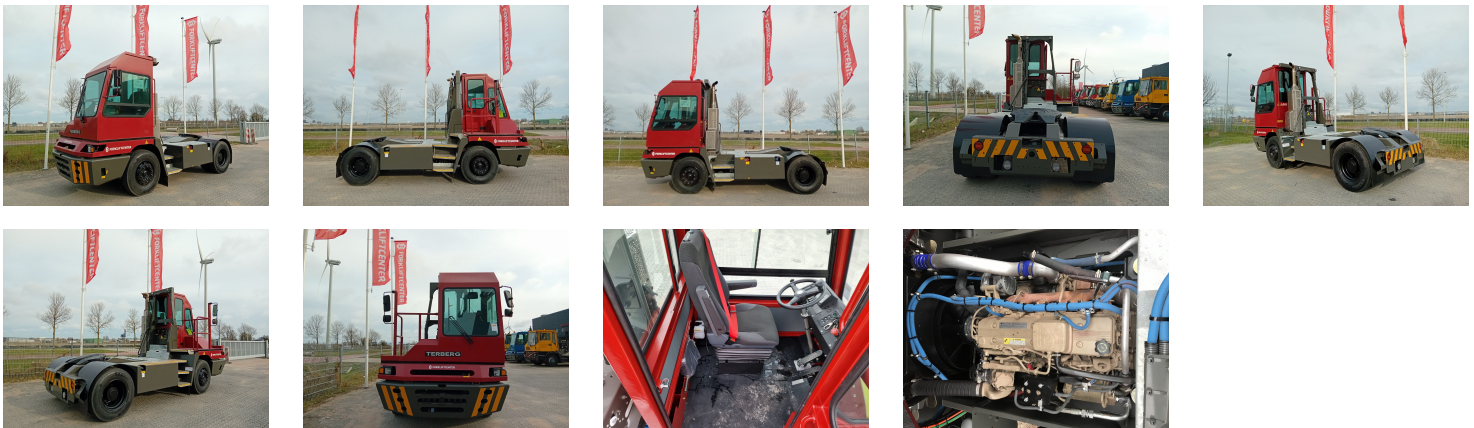

TERBERG YT220 Tow Tractor Yard

| | |
|----------------------|---|
| Ref.nr. : | 880010291 |
| Year | 2024 |
| Lifting capacity : | 30000kg |
| Hour meter reading : | Demo hrs |
| Engine : | Diesel |
| Overall height: | 3400 mm |
| Accessories: | AdBlue, Stage 5, full cabin, airco, heater, working lights, beacon, EPA |
| Lifting height : | 1900 mm |
| Mast type : | 5th Wheel |
| Tires : | |
| Price: | ON REQUEST |