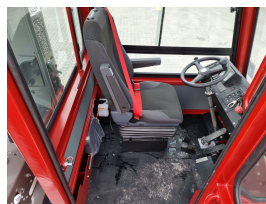

TERBERG YT220 Tow Tractor Yard

Ref.nr. :	880010291
Year	2024
Lifting capacity :	30000kg
Hour meter reading :	Demo hrs
Engine :	Diesel
Overall height:	3400 mm
Accessories:	AdBlue, Stage 5, full cabin, airco, heater, working lights, beacon, EPA
Lifting height :	1900 mm
Mast type :	5th Wheel
Tires :	
Price:	ON REQUEST