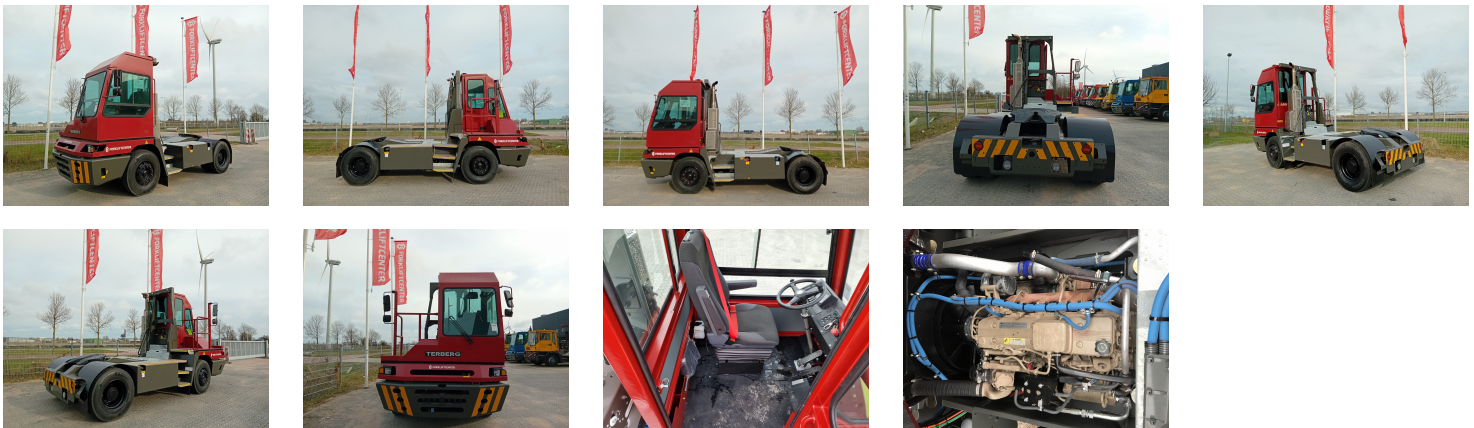

TERBERG YT220 Tow Tractor Yard

Ref.nr. :	880010291
Year	2024
Lifting capacity :	30000kg
Hour meter reading :	Demo hrs
Engine :	Diesel
Overall height:	3400 mm
Accessories:	AdBlue, Stage 5, full cabin, airco, heater, working lights, beacon, EPA
Lifting height :	1900 mm
Mast type :	5th Wheel
Tires :	
Price:	ON REQUEST