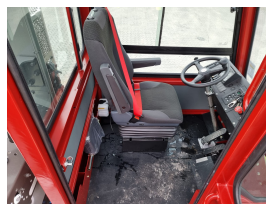

## TERBERG YT220 Tow Tractor Yard

Ref.nr. :	880010292
Year	2024
Lifting capacity: :	30000kg
Hour meter reading :	Demo hrs
Engine :	Diesel
Overall height:	3400 mm
Accessories:	AdBlue, Stage 5, full cabin, airco, heater, working lights, beacon, EPA
Lifting height :	1900 mm
Mast type :	5th Wheel
Tires :	Air
Price:	ON REQUEST