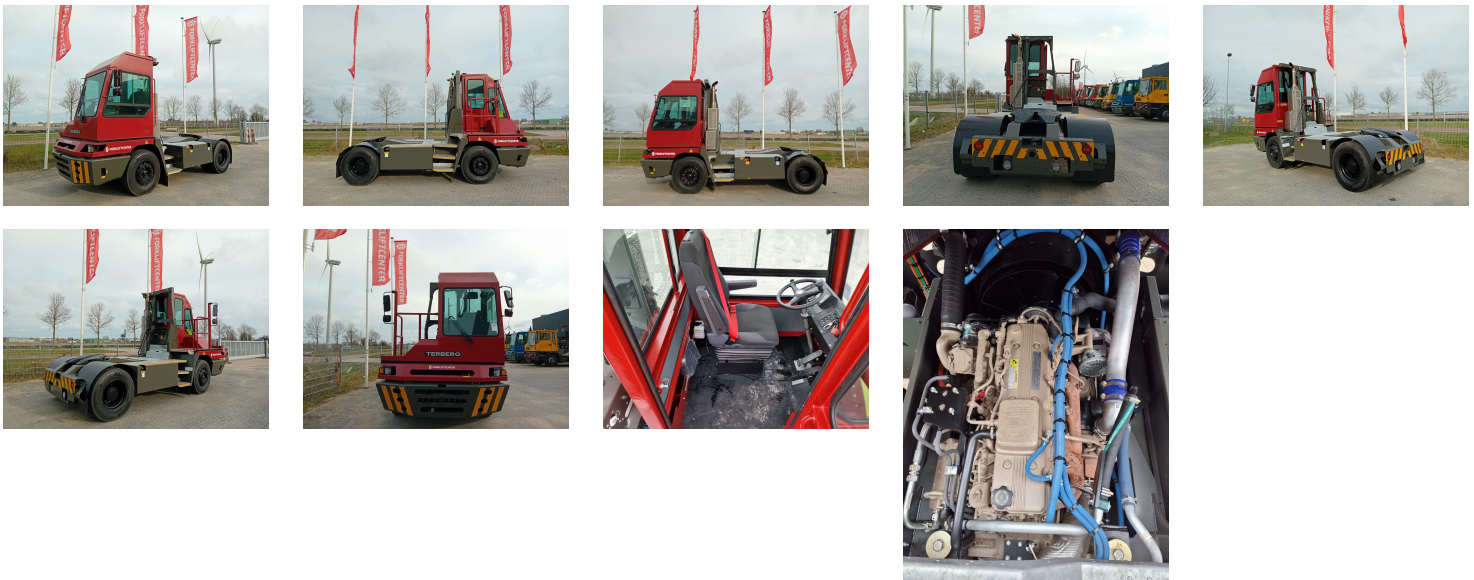

TERBERG YT220 Tow Tractor Yard

Ref.nr. :	880010292
Year	2024
Lifting capacity: :	30000kg
Hour meter reading :	Demo hrs
Engine :	Diesel
Overall height:	3400 mm
Accessories:	AdBlue, Stage 5, full cabin, airco, heater, working lights, beacon, EPA
Lifting height :	1900 mm
Mast type :	5th Wheel
Tires :	
Price:	ON REQUEST