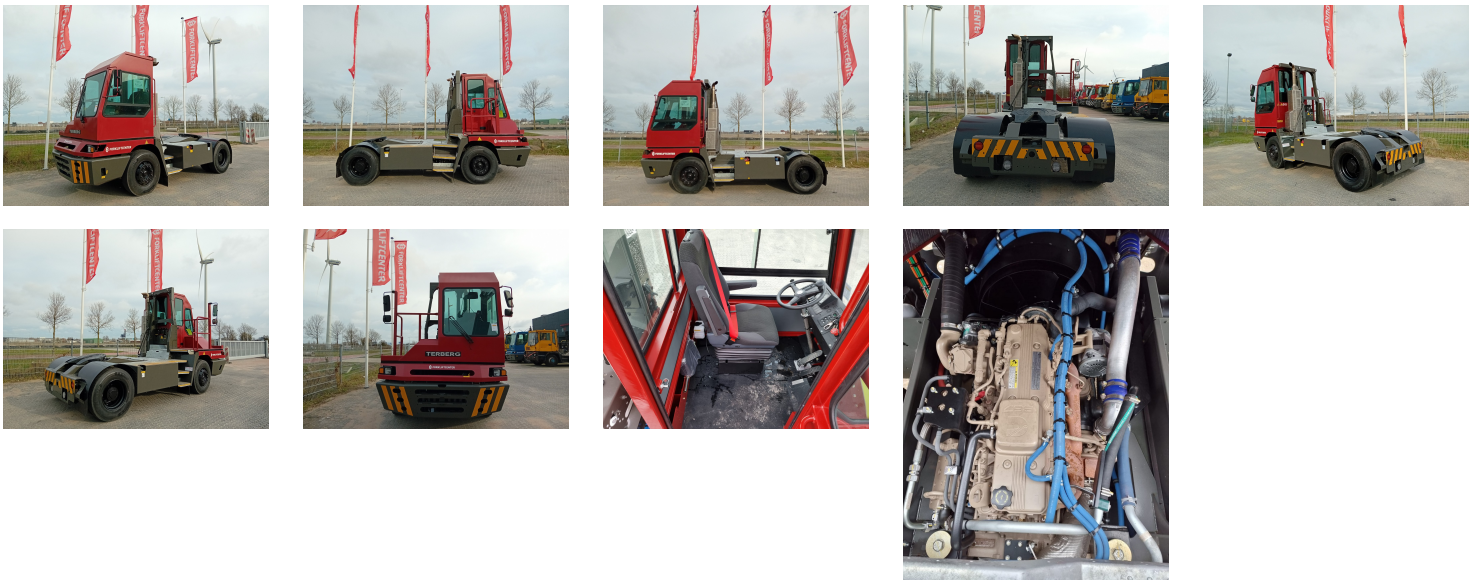

TERBERG YT220 Tow Tractor Yard

Ref.nr. :	880010292
Year	2024
Lifting capacity :	30000kg
Hour meter reading :	Demo hrs
Engine :	Diesel
Overall height:	3400 mm
Accessories:	AdBlue, Stage 5, full cabin, airco, heater, working lights, beacon, EPA
Lifting height :	1900 mm
Mast type :	5th Wheel
Tires :	Air
Price:	ON REQUEST