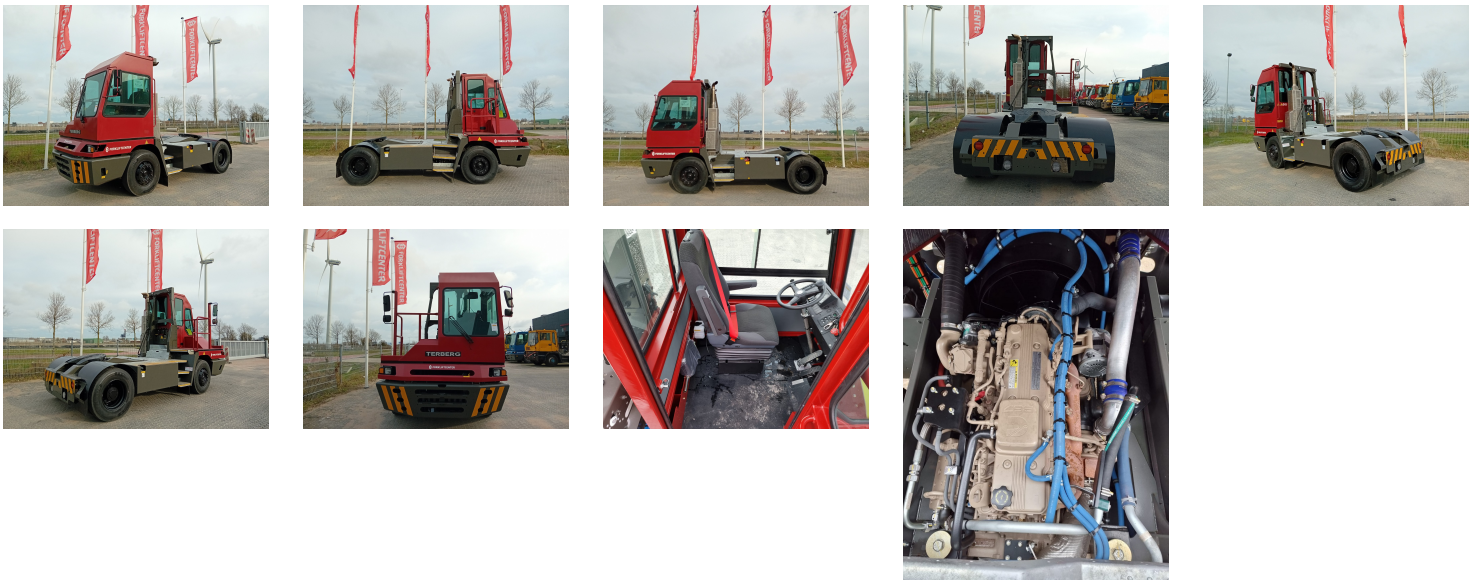

TERBERG YT220 Tow Tractor Yard

Ref.nr. :	880010292
Year	2024
Lifting capacity: :	30000kg
Hour meter reading :	Demo hrs
Engine :	Diesel
Overall height:	3400 mm
Accessories:	AdBlue, Stage 5, full cabin, airco, heater, working lights, beacon, EPA
Lifting height :	1900 mm
Mast type :	5th Wheel
Tires :	Air
Price:	ON REQUEST