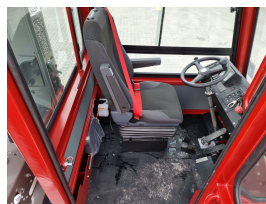

TERBERG YT220 Tow Tractor Yard

Ref.nr. :	880010292
Year	2024
Lifting capacity: :	30000kg
Hour meter reading :	Demo hrs
Engine :	Diesel
Overall height:	3400 mm
Accessories:	AdBlue, Stage 5, full cabin, airco, heater, working lights, beacon, EPA
Lifting height :	1900 mm
Mast type :	5th Wheel
Tires :	
Price:	ON REQUEST