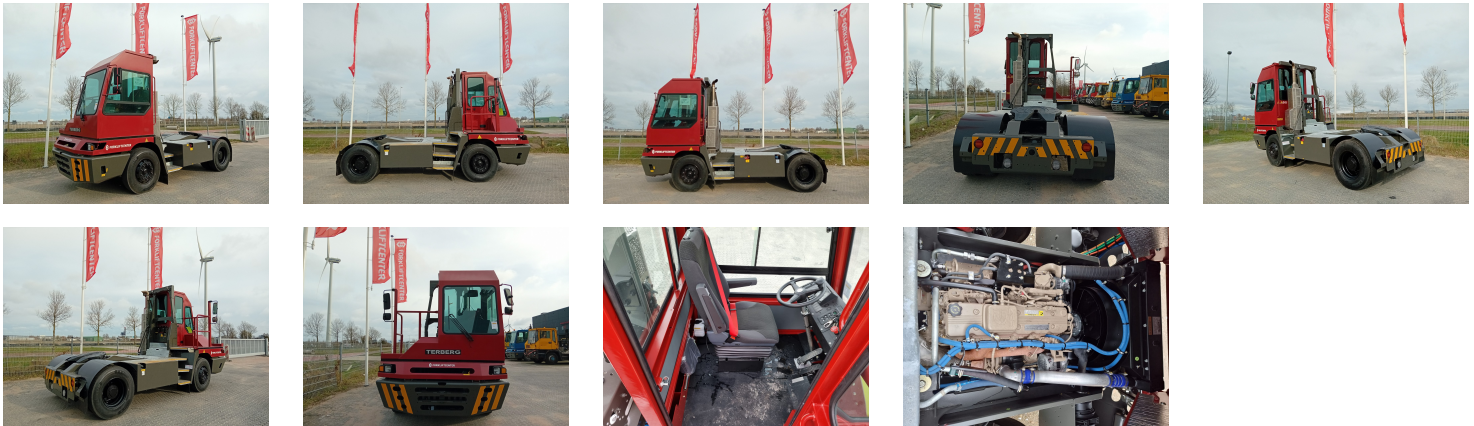

TERBERG YT220 Tow Tractor Yard

Ref.nr. :	880010290
Year	2024
Lifting capacity :	30000kg
Hour meter reading :	Demo hrs
Engine :	Diesel
Overall height:	3400 mm
Accessories:	AdBlue, Stage 5, full cabin, airco, heater, working lights, beacon, EPA
Lifting height :	1900 mm
Mast type :	5th Wheel
Tires :	
Price:	ON REQUEST