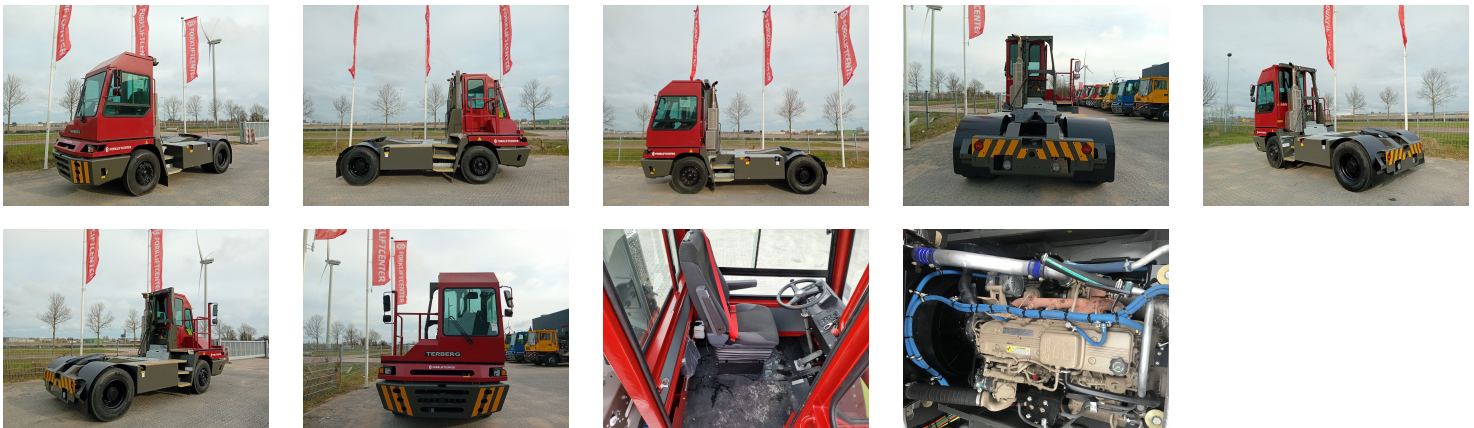

TERBERG YT220 Tow Tractor Yard

Ref.nr. :	880010297
Year	2024
Lifting capacity :	30000kg
Hour meter reading :	Demo hrs
Engine :	Diesel
Overall height:	3400 mm
Accessories:	AdBlue, Stage 5, full cabin, airco, heater, working lights, beacon, EPA
Lifting height :	1900 mm
Mast type :	5th Wheel
Tires :	Air
Price:	ON REQUEST