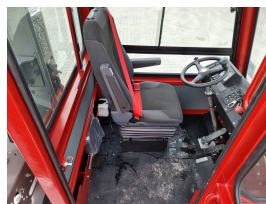

TERBERG YT220 Tow Tractor Yard

Ref.nr. :	880010294
Year	2024
Lifting capacity: :	30000kg
Hour meter reading :	Demo hrs
Engine :	Diesel
Overall height:	3400 mm
Accessories:	AdBlue, Stage 5, full cabin, airco, heater, working lights, beacon, EPA
Lifting height :	1900 mm
Mast type :	5th Wheel
Tires :	Air
Price:	ON REQUEST