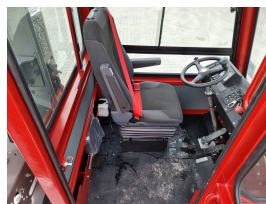

TERBERG YT220 Tow Tractor Yard

Ref.nr. :	880010294
Year	2024
Lifting capacity: :	30000kg
Hour meter reading :	Demo hrs
Engine :	Diesel
Overall height:	3400 mm
Accessories:	AdBlue, Stage 5, full cabin, airco, heater, working lights, beacon, EPA
Lifting height :	1900 mm
Mast type :	5th Wheel
Tires :	
Price:	ON REQUEST