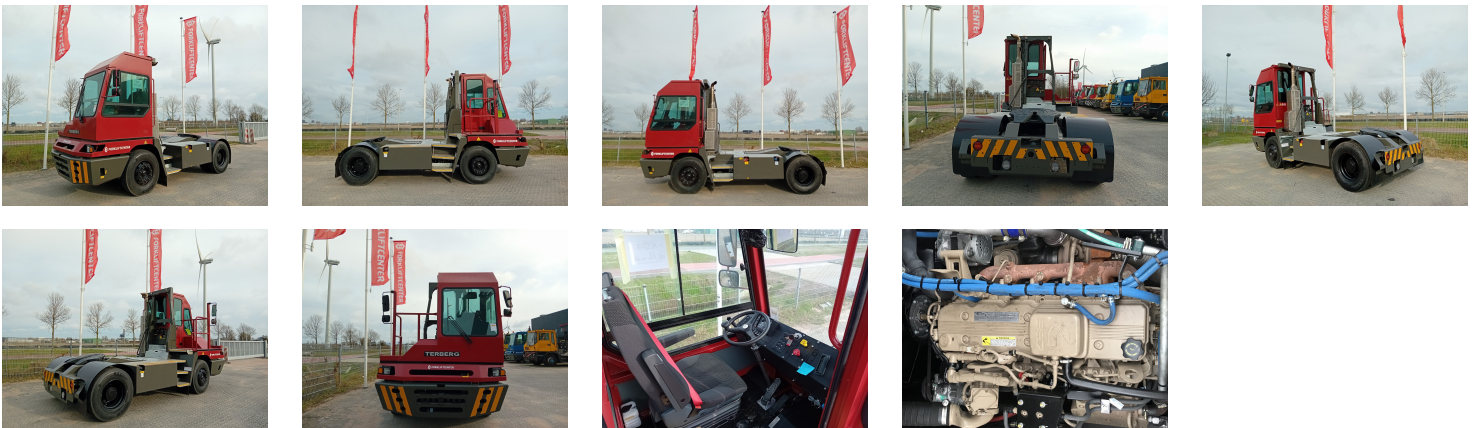

TERBERG YT220 Tow Tractor Yard

Ref.nr. :	880010288
Year	2024
Lifting capacity :	30000kg
Hour meter reading :	Demo hrs
Engine :	Diesel
Overall height:	3400 mm
Accessories:	AdBlue, Stage 5, full cabin, airco, heater, working lights, beacon, EPA
Lifting height :	1900 mm
Mast type :	5th Wheel
Tires :	
Price:	ON REQUEST