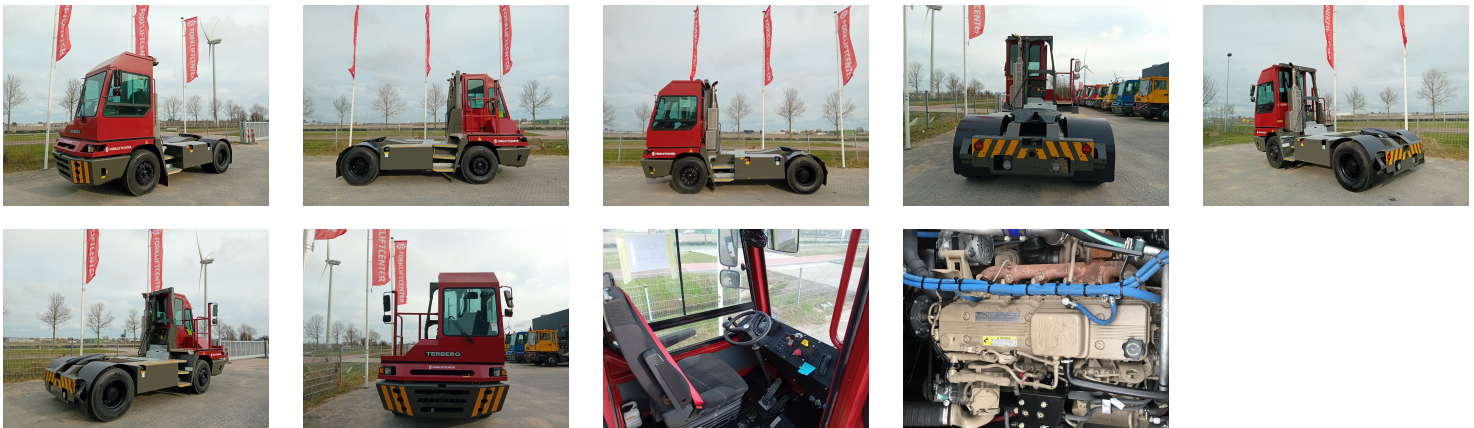

TERBERG YT220 Tow Tractor Yard

Ref.nr. :	880010288
Year	2024
Lifting capacity :	30000kg
Hour meter reading :	Demo hrs
Engine :	Diesel
Overall height:	3400 mm
Accessories:	AdBlue, Stage 5, full cabin, airco, heater, working lights, beacon, EPA
Lifting height :	1900 mm
Mast type :	5th Wheel
Tires :	
Price:	ON REQUEST