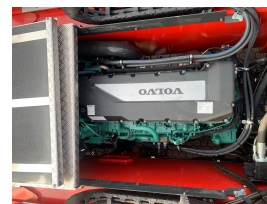

KALMAR DRG450-65S5 Reach stacker

Ref.nr. :	880009937
Year	2024
Lifting capacity :	45000kg 2nd row: 32000kg 3rd row : 16000kg
Hour meter reading :	Demo hrs
Engine :	Diesel
Overall height:	4700 mm
Accessories:	AdBlue, Stage 5, radio, full cabin, airco, heater, street + working lights, EPA
Lifting height :	15100 mm
Mast type :	Boom
Tires :	Air
Price:	ON REQUEST