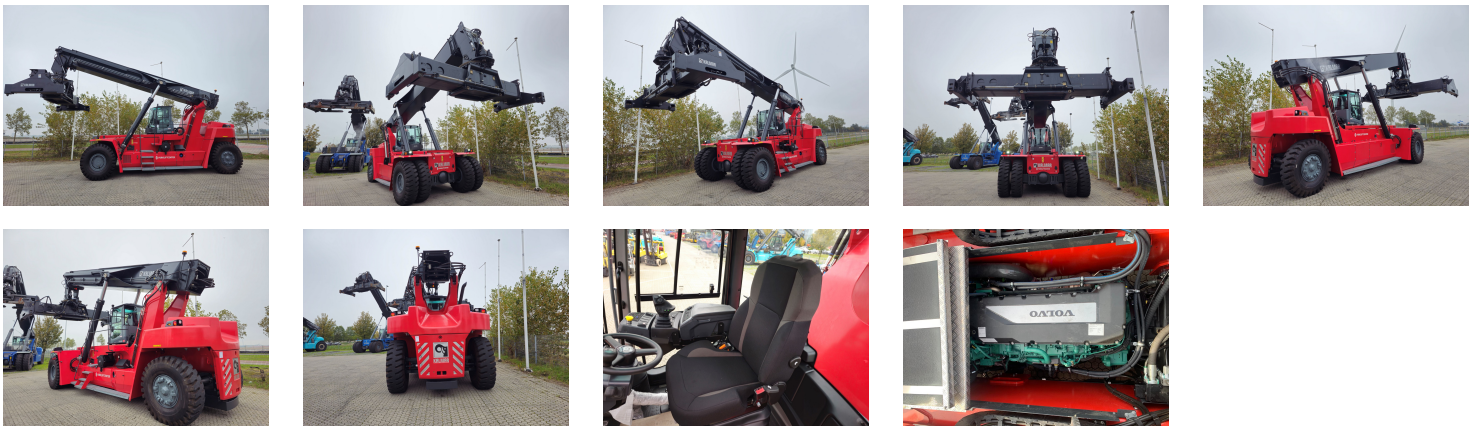

KALMAR DRG450-65S5 Reach stacker

Ref.nr. :	880009937
Year	2024
Lifting capacity :	45000kg 2nd row: 32000kg 3rd row : 16000kg
Hour meter reading :	Demo hrs
Engine :	Diesel
Overall height:	4700 mm
Accessories:	AdBlue, Stage 5, radio, full cabin, airco, heater, street + working lights, EPA
Lifting height :	15100 mm
Mast type :	Boom
Tires :	Air
Price:	ON REQUEST