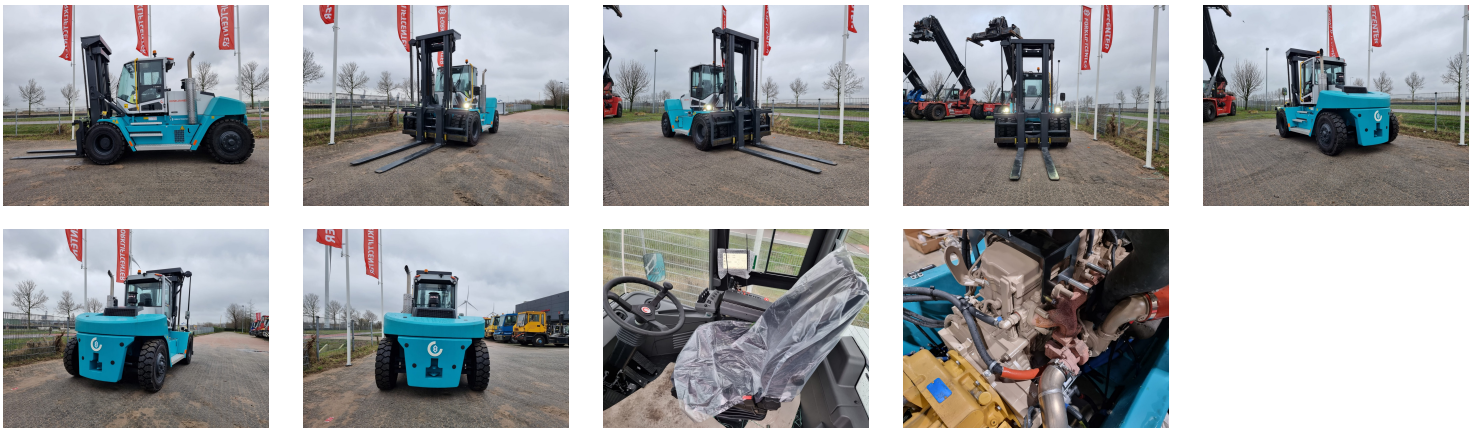

## KONECRANES LIFTACE F16-600C 4 Whl Counterbalanced Forklift >10t

Ref.nr. :	880010284
Year	2024
Lifting capacity :	16000kg
Hour meter reading :	Demo hrs
Engine :	Diesel
Load cntr of gravity:	600 mm
Overall height:	3645 mm
Fork length:	2400 mm
Accessories:	No CE, Stage 3A, full cabin, airco, heater, street + working lights, beacon, EPA
Lifting height :	4000 mm
Mast type :	Duplex
Tires :	Air
Price:	ON REQUEST