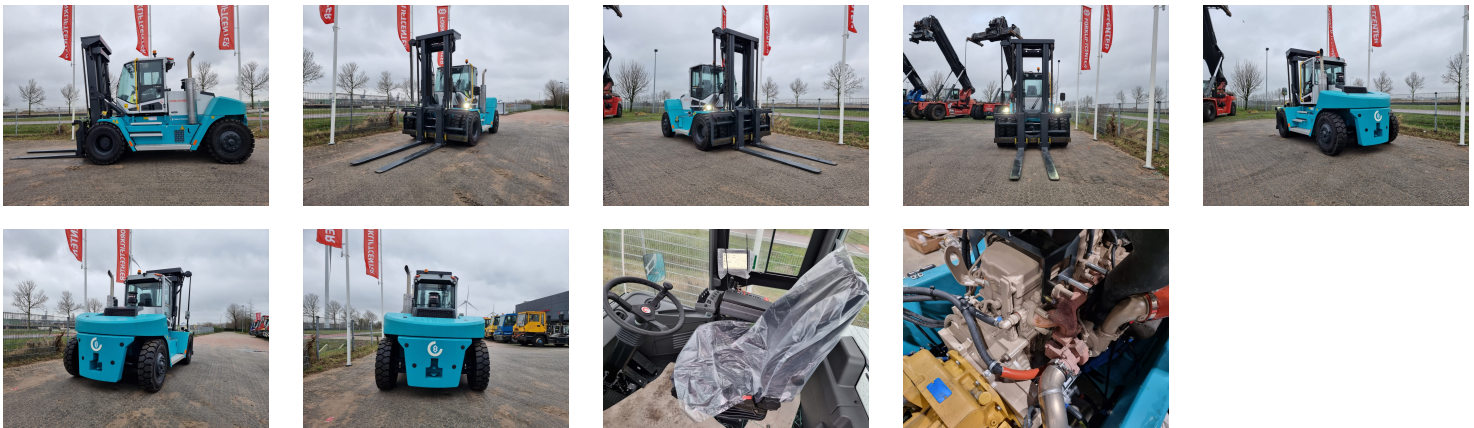

KONECRANES LIFTACE F16-600C 4 Whl Counterbalanced Forklift >10t

Ref.nr. :	880010284
Year	2024
Lifting capacity :	16000kg
Hour meter reading :	Demo hrs
Engine :	Diesel
Load cntr of gravity:	600 mm
Overall height:	3645 mm
Fork length:	2400 mm
Accessories:	No CE, Stage 3A, full cabin, airco, heater, street + working lights, beacon, EPA
Lifting height :	4000 mm
Mast type :	Duplex
Tires :	Air
Price:	ON REQUEST