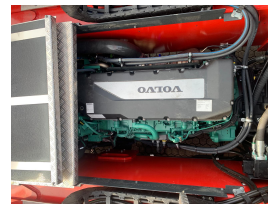

## KALMAR DRG450-65S5 Reach stacker

Ref.nr. :	880009936
Year	2023
Lifting capacity :	45000kg 2nd row: 32000kg 3rd row : 16000kg
Hour meter reading :	Demo hrs
Engine :	Diesel
Overall height:	4700 mm
Accessories:	AdBlue, Stage 5, radio, full cabin, airco, heater, street + working lights, EPA
Lifting height :	15100 mm
Mast type :	Boom
Tires :	Air
Price:	ON REQUEST