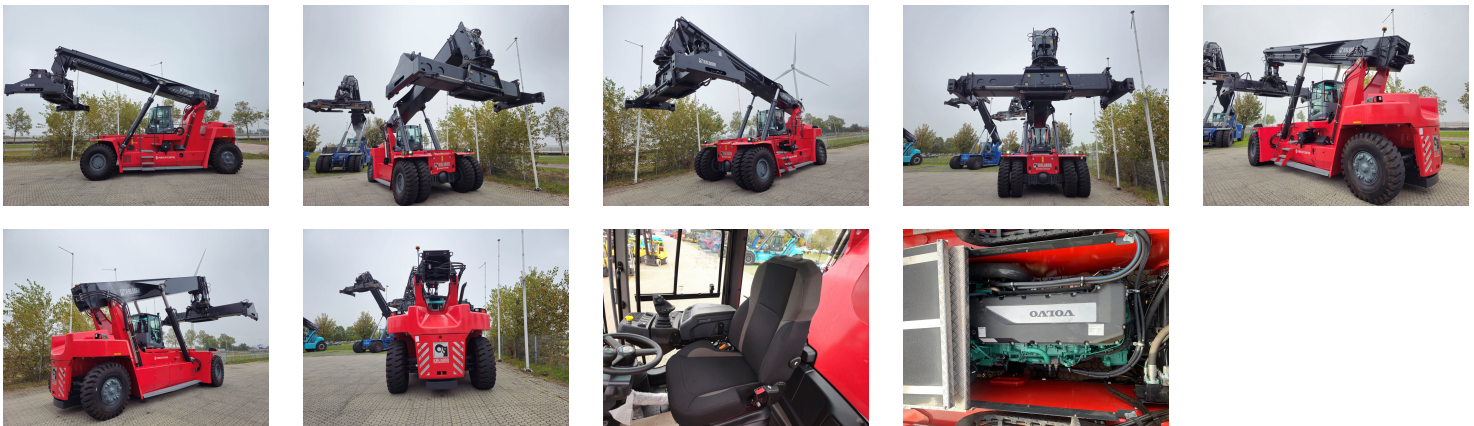

KALMAR DRG450-65S5 Reach stacker

Ref.nr. :	880009936
Year	2023
Lifting capacity :	45000kg 2nd row: 32000kg 3rd row : 16000kg
Hour meter reading :	Demo hrs
Engine :	Diesel
Overall height:	4700 mm
Accessories:	AdBlue, Stage 5, radio, full cabin, airco, heater, street + working lights, EPA
Lifting height :	15100 mm
Mast type :	Boom
Tires :	Air
Price:	ON REQUEST