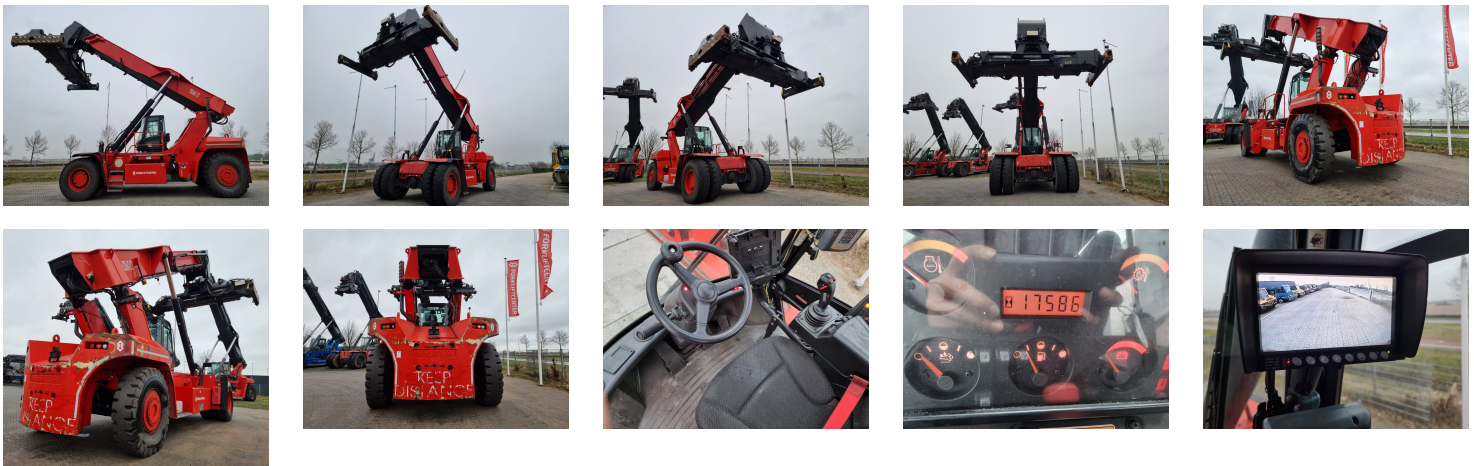

HYSTER RS46-36CH Reach stacker

Ref.nr. :	880010443
Year	2017
Lifting capacity: :	46000kg 2nd row: 36000kg 3rd row : 19000kg
Hour meter reading :	17586 hrs
Engine :	Diesel
Load cntr of gravity:	1865 mm
Overall height:	4850 mm
Accessories:	AdBlue, Stage 4, automatic slide cabin, radio / camera, central grease + extra, full cabin, airco, heater, working lights, beacon, EPA
Lifting height :	1536 mm
Mast type :	Boom
Tires :	Air
Price:	ON REQUEST